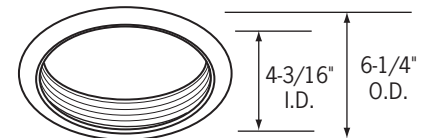

CTR141905V-P

Black Baffle Collar

Baffle collar. Convex frosted lens. Clear specular upper
reflector. White trim ring.

Reflector/Trim Finishes

Reflector Finish Options:

CLR - Clear   PL - Matte Platinum
WHT - White

Trim Finish Options:

B - Black   P - White