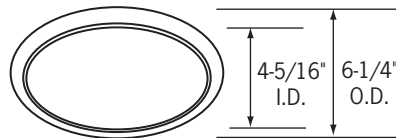

CTR141902V-CLR

Clear Specular Reflector

CTR141902V-PL

Matte Platinum Specular Reflector

CTR141902V-WHT

White Specular Reflector