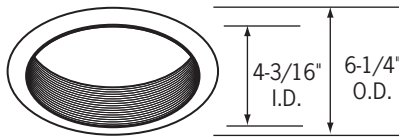

Trims for 4" Energy Star Rated Compact Fluorescent Recessed Housings

Catalog No. _____

Type _____

Project _____

All trims are compatible with 4 Inch Energy Star Rated Compact Fluorescent Recessed Housings: RL4113VEMV-ICAT (this housing is not Energy Star Rated), RL4118VEMV-ICAT and RL4126VEMV-ICAT.

All trims have white trim finish unless specified.

All trims are cULus listed.

All trims are suitable for damp locations.

CTR141901V-B

Black Baffle, Clear Upper Reflector,
Black Metal Trim Ring

CTR141901V-P