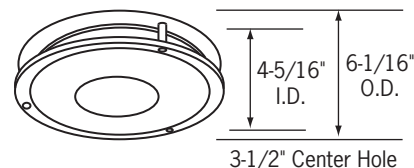

CTR6326V-P

Floating Glass Ring Trim
White specular reflector supported by (3) chrome posts, 1-1/2" drop from ceiling.