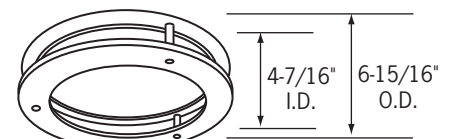

CTR4322V-(CLR, WHT)

Specular Reflector, Clear or White Multiplier

CTR4325V-P

Floating Glass Trim
White specular reflector supported by (3) chrome posts, 1-1/4" drop from ceiling.

CTR6326V-P

Floating Glass Ring Trim
White specular reflector supported by (3) chrome posts, 1-1/2" drop from ceiling.