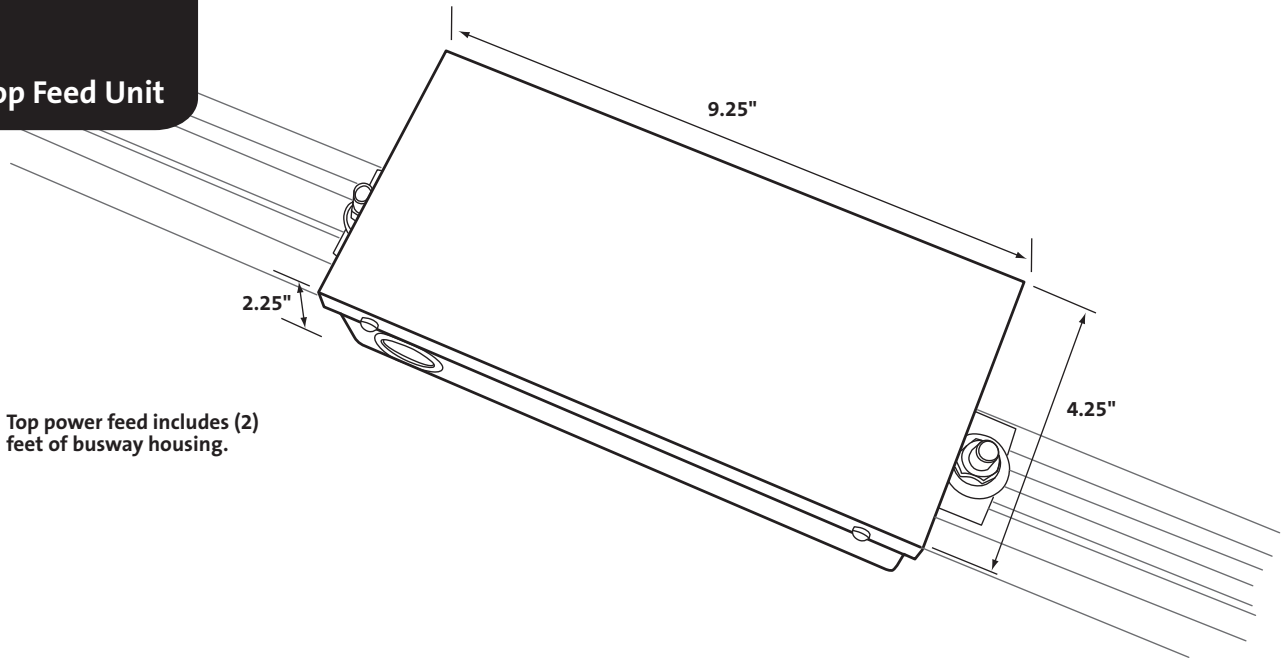

**60 Amp
Power Top Feed Unit**

Top power feed includes (2) feet of busway housing.

Specifications/Features

Supplying Power to Top of Busway

Top Center Feed - Used for supplying power anywhere along the top of a busway run. Consists of a two-foot section of busway and a junction box with 60A rated terminal block.

Warranty

This busway system is covered by Con-Tech's one year full replacement guarantee.

Listing

cULus listed. Suitable for dry locations.

Ordering Information

Example Order: -

Busway

CCFB60 - Top Center Feed