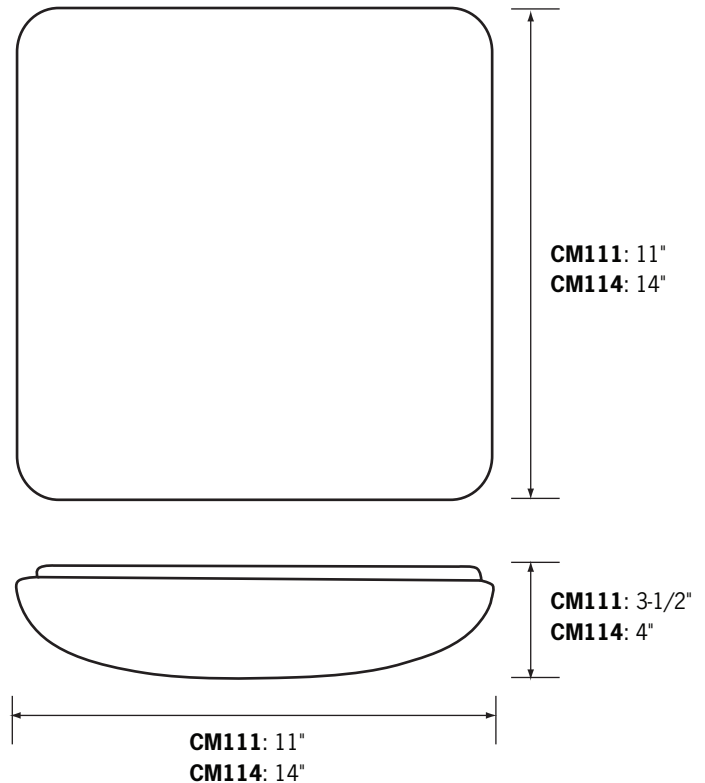

CM11

**Compact Fluorescent
Square Flush
Ceiling Mount Fixture**

Catalog No. _____

Type _____

Project _____

Specifications/Features

Fixture

Low profile, square ceiling mount fixture provides general illumination.

Labels/Usage

cULus listed. Suitable for dry locations.

Ordering Information

Example Order:

Fixture

CM111 - 11" Square Ceiling Fixture

CM114 - 14" Square Ceiling Fixture