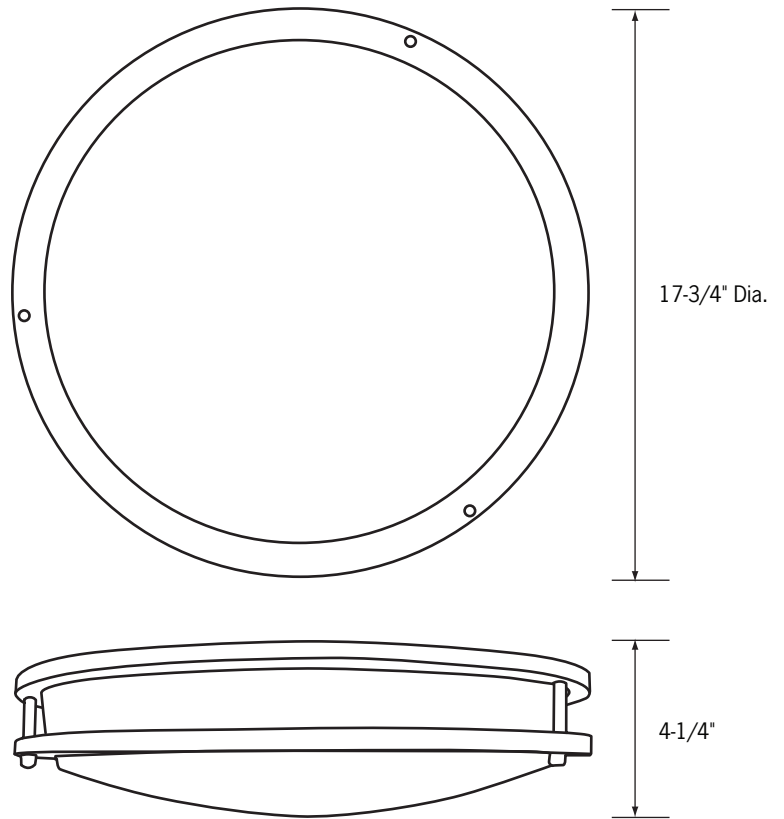

CM317

Compact Fluorescent Decorative Close-to-Ceiling Ceiling Mount Fixture

Catalog No. _____

Type _____

Project _____

Specifications/Features

Fixture

Low profile, round ceiling mount fixture provides general illumination.

Beam Distribution: 122°