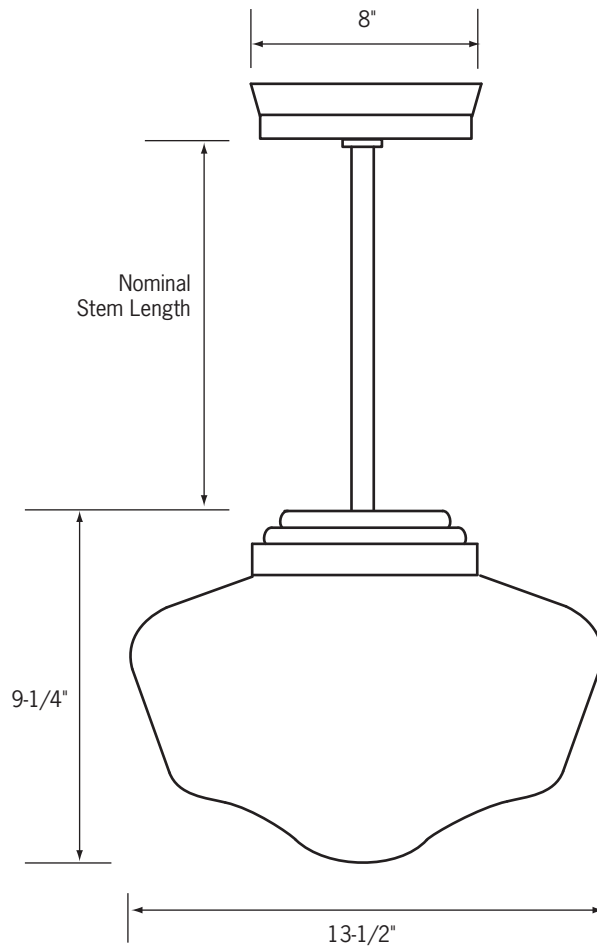

CM560 Schoolhouse

14" Dia. Compact Fluorescent
Schoolhouse Pendant

Catalog No. _____

Type _____

Project _____

Perspective View

Side View

Specifications/Features

Fixture

Traditional Schoolhouse luminaire offered with a modern high efficiency electronic ballast.

Classic white glass diffuser. Stem, canopy and housing are available in a nickel or white finish. Canopy and housing have decorative contours for design interest.

Listing

cULus listed. Suitable for damp locations.

Ordering Information

Example Order:

Fixture	Lamp/Ballast	Stem Length	Trim Finish
CM560	213E12 - (2) 13W Quad Lamps, 120V Electronic Ballast 218E12 - (2) 18W Quad Lamps, 120V Electronic Ballast 226E12 - (2) 26W Quad Lamps, 120V Electronic Ballast	2 - 12" Stem 4 - 24" Stem	NI - Nickel W - White