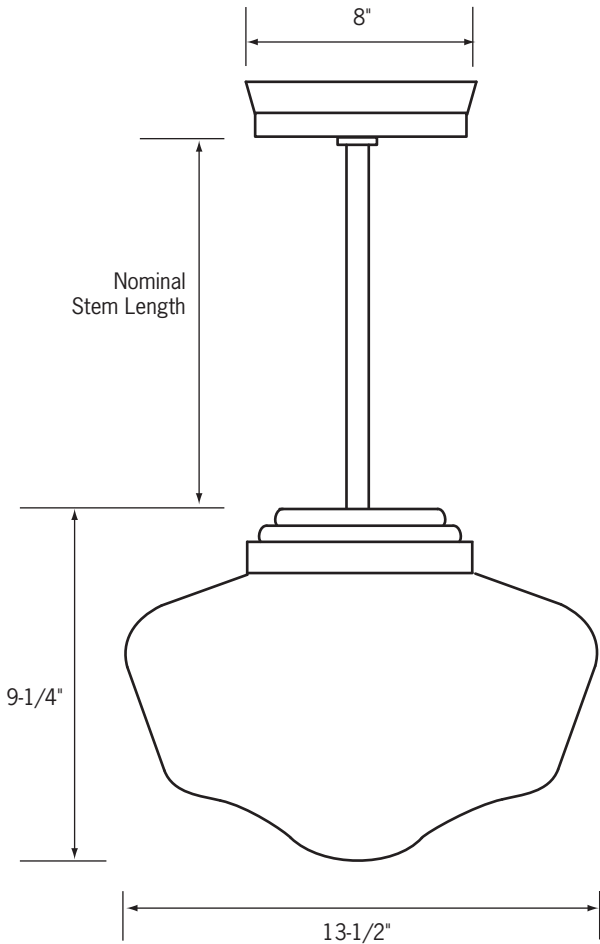

CM560 Schoolhouse

14" Dia. Incandescent
Schoolhouse Pendant

Catalog No. _____

Type _____

Project _____

Perspective View

Side View

Specifications/Features

Fixture

Traditional Schoolhouse luminaire offered with a modern high efficiency electronic ballast. Classic white glass diffuser. Stem, canopy and housing are available in a nickel or white finish. Canopy and housing have decorative contours for design interest. The Schoolhouse family of luminaires (CM560, CM561, CM562) is available in three different sizes to suit your lighting needs.

Lamp/Electrical

(1) 150W incandescent Lamp, E26 Medium Base, 120V.

Mounting

Hardware included for mounting of fixture to octagonal or rectangular switch junction box.

Warranty

This fixture is covered by Con-Tech's full one (1) year replacement guarantee after date of purchase.

Listing

cULus listed. Suitable for damp locations.

Ordering Information

Example Order:

Fixture	Stem Length	Trim Finish
<input type="text" value="CM5601150"/>	<input type="text" value="2 - 12\"/>	<input type="text" value="NI - Nickel"/>
	<input type="text" value="4 - 24\"/>	<input type="text" value="W - White"/>