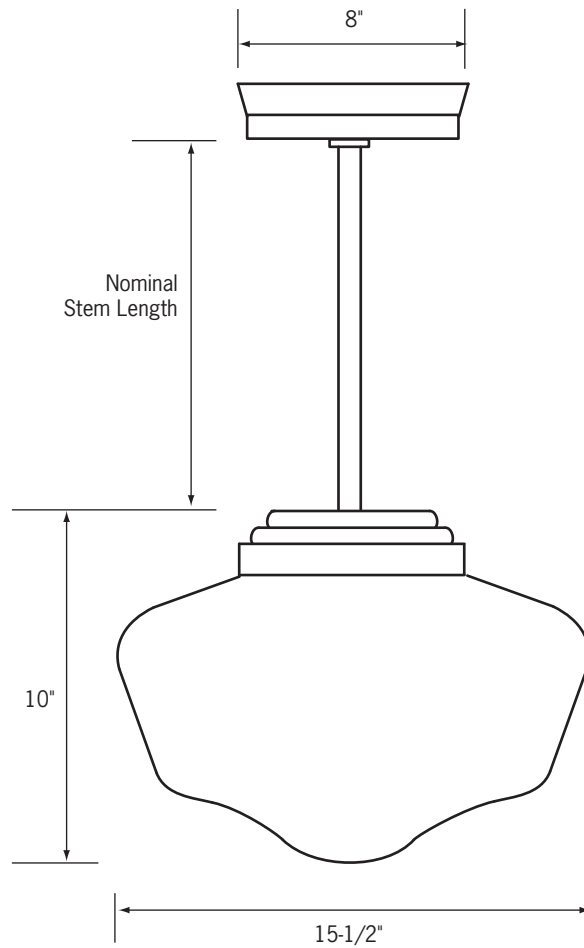

CM561 Schoolhouse

16" Dia. Compact Fluorescent
Schoolhouse Pendant

Catalog No. _____

Type _____

Project _____

Perspective View

Side View

Specifications/Features

Fixture

Traditional Schoolhouse luminaire offered with a modern high efficiency electronic ballast.

Classic white glass diffuser. Stem, canopy and housing are available in a nickel or white finish. Canopy and housing have decorative contours for design interest.

Listing

cULus listed. Suitable for damp locations.

Ordering Information

Example Order:

Fixture	Lamp/Ballast	Stem Length	Trim Finish
CM561	213E12 - (2) 13W Quad Lamps, 120V Electronic Ballast 218E12 - (2) 18W Quad Lamps, 120V Electronic Ballast 226E12 - (2) 26W Quad Lamps, 120V Electronic Ballast	2 - 12" Stem 4 - 24" Stem	NI - Nickel W - White