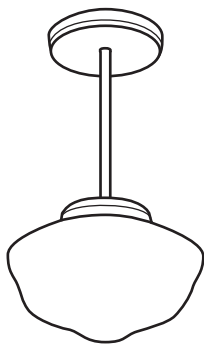

CM561 Schoolhouse

16" Dia. Compact Fluorescent
Schoolhouse Pendant

Catalog No. _____

Type _____

Project _____

Perspective View

Side View

Specifications/Features

Fixture

Traditional Schoolhouse luminaire offered with a modern high efficiency electronic ballast.

Classic white glass diffuser. Stem, canopy and housing are available in a nickel or white finish. Canopy and housing have decorative contours for design interest.

The Schoolhouse family of luminaires (CM560, CM561, CM562) is available in three different sizes to suit your lighting needs.

Lamp/Electrical

Electronic ballast options for (2) 13W, 18W or 26W Quad lamps with single input voltage of 120V.

Listing

cULus listed. Suitable for damp locations.

Ordering Information

Example Order:

Fixture	Lamp/Ballast	Stem Length	Trim Finish
CM561	213E12 - (2) 13W Quad Lamps, 120V Electronic Ballast 218E12 - (2) 18W Quad Lamps, 120V Electronic Ballast 226E12 - (2) 26W Quad Lamps, 120V Electronic Ballast	2 - 12" Stem 4 - 24" Stem	NI - Nickel W - White