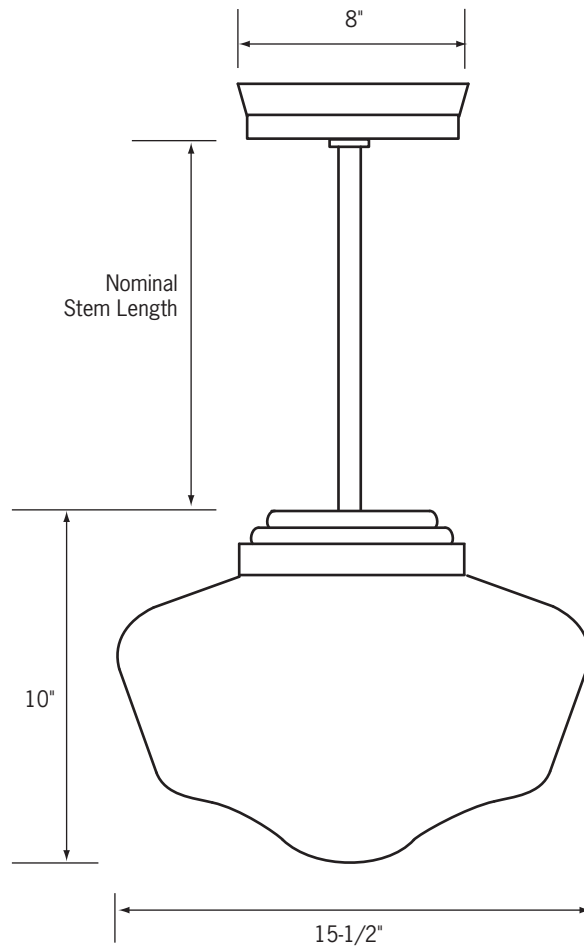

# CM561 Schoolhouse

16" Dia. Incandescent  
Schoolhouse Pendant

Catalog No. \_\_\_\_\_

Type \_\_\_\_\_

Project \_\_\_\_\_

Perspective View

Side View

## Specifications/Features

## Ordering Information

Example Order:

Fixture	Stem Length	Trim Finish
<input type="text" value="CM5611150"/>	<input type="text" value='2 - 12" Stem'/>	<input type="text" value="NI - Nickel"/>
	<input type="text" value='4 - 24" Stem'/>	<input type="text" value="W - White"/>