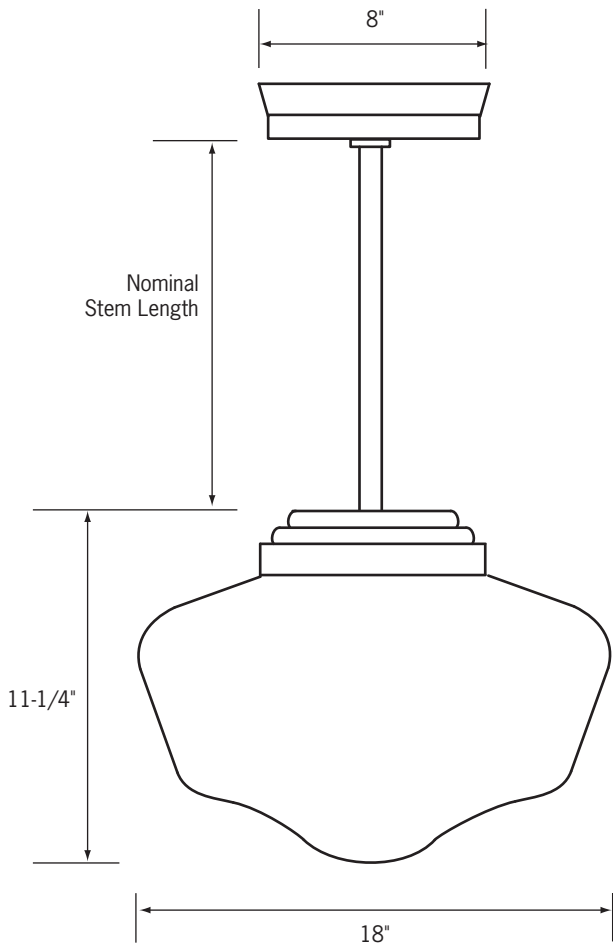

CM562 Schoolhouse

18" Dia. Compact Fluorescent
Schoolhouse Pendant

Catalog No. _____

Type _____

Project _____

Perspective View

Side View

Specifications/Features

Fixture

Traditional Schoolhouse luminaire offered with a modern high efficiency electronic ballast.

Classic white glass diffuser. Stem, canopy and housing are available in a nickel or white finish. Canopy and housing have decorative contours for design interest.

Listing

cULus listed. Suitable for damp locations.

Ordering Information

Example Order:

Fixture	Lamp/Ballast	Stem Length	Trim Finish
CM562	213E12 - (2) 13W Quad Lamps, 120V Electronic Ballast 218E12 - (2) 18W Quad Lamps, 120V Electronic Ballast 226E12 - (2) 26W Quad Lamps, 120V Electronic Ballast	2 - 12" Stem 4 - 24" Stem	NI - Nickel W - White