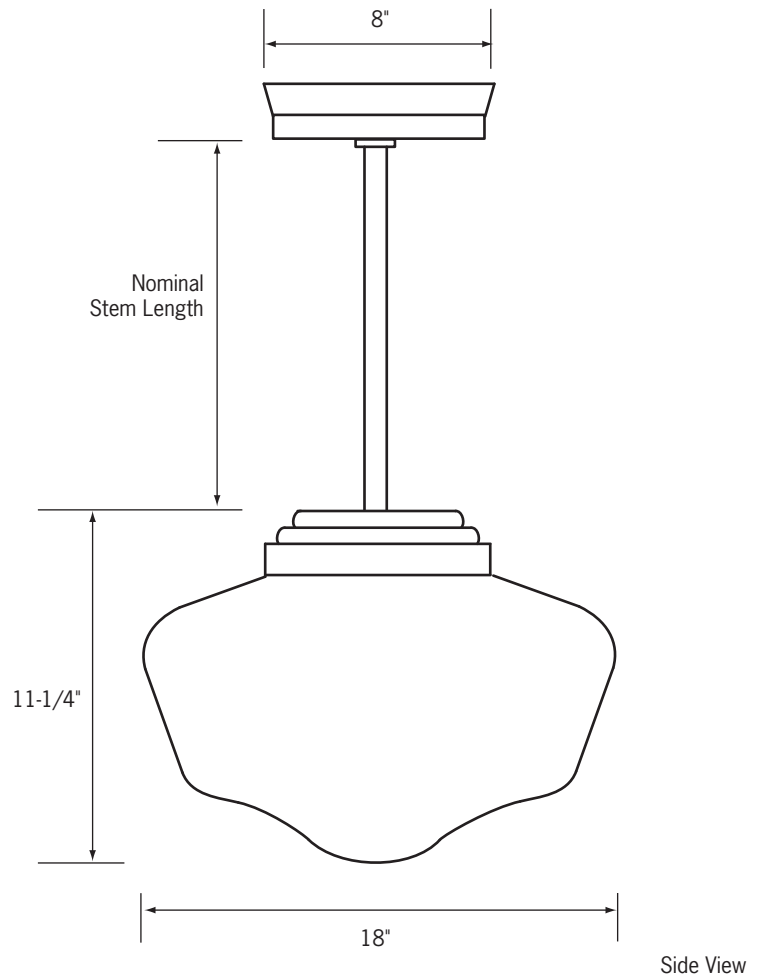

# CM562 Schoolhouse

18" Dia. Incandescent  
Schoolhouse Pendant

Catalog No. \_\_\_\_\_

Type \_\_\_\_\_

Project \_\_\_\_\_

Perspective View

Side View

## Specifications/Features

## Ordering Information

Example Order:

Fixture	Stem Length	Trim Finish
<input type="text" value="CM5621150"/>	<input stem<br="" type="text" value="2 - 12"/> 4 - 24" Stem"/>	<input type="text" value="NI - Nickel&lt;br/&gt;W - White"/>