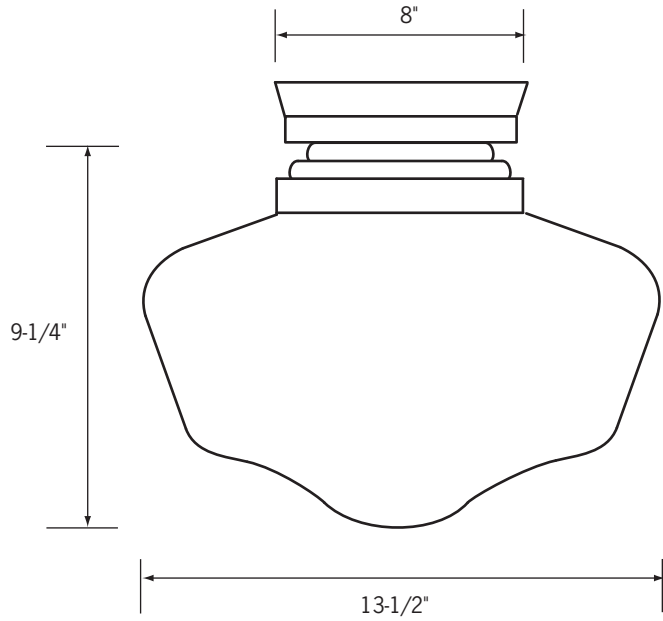

CM565 Schoolhouse

14" Dia. Compact Fluorescent
Close-to-Ceiling Schoolhouse

Catalog No. _____

Type _____

Project _____

Perspective View

Side View

Specifications/Features

Fixture

Traditional Schoolhouse luminaire offered with a modern high efficiency electronic ballast. Classic white glass diffuser. Canopy and housing come with a nickel or white finish with decorative contours for design interest. The Close-to-Ceiling Schoolhouse family of luminaires (CM565, CM566, CM567) are available in three different sizes to suit your lighting needs.