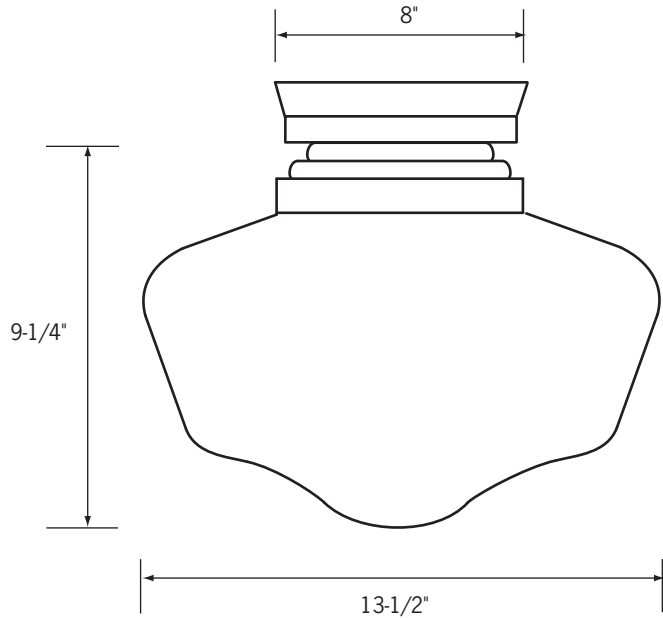

CM565 Schoolhouse

14" Dia. Incandescent
Close-to-Ceiling Schoolhouse

Catalog No. _____

Type _____

Project _____

Perspective View

Side View

Specifications/Features

Fixture

Traditional Schoolhouse luminaire offered with a modern high efficiency electronic ballast. Classic white glass diffuser. Canopy and housing come with a nickel or white finish with decorative contours for design interest. The Close-to-Ceiling Schoolhouse family of luminaires (CM565, CM566, CM567) are available in three different sizes to suit your lighting needs.

Listing

cULus listed. Suitable for damp locations.

Ordering Information

Example Order:

Fixture

CM5651150

Trim Finish

NI - Nickel
W - White