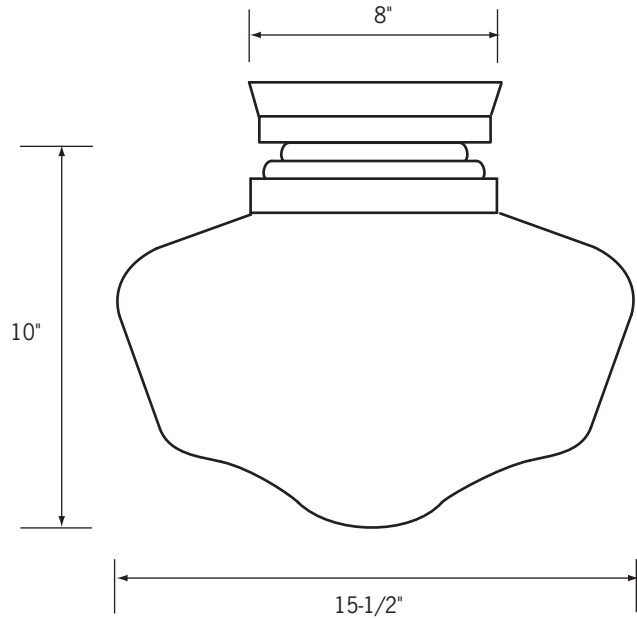

CM566 Schoolhouse

16" Dia. Compact Fluorescent
Close-to-Ceiling Schoolhouse

Catalog No. _____

Type _____

Project _____

Perspective View

Side View

Specifications/Features

Fixture

Traditional Schoolhouse luminaire offered with a modern high efficiency electronic ballast. Classic white glass diffuser. Canopy and housing come with a nickel or white finish with decorative contours for design interest. The Close-to-Ceiling Schoolhouse family of luminaires (CM565, CM566, CM567) are available in three different sizes to suit your lighting needs.