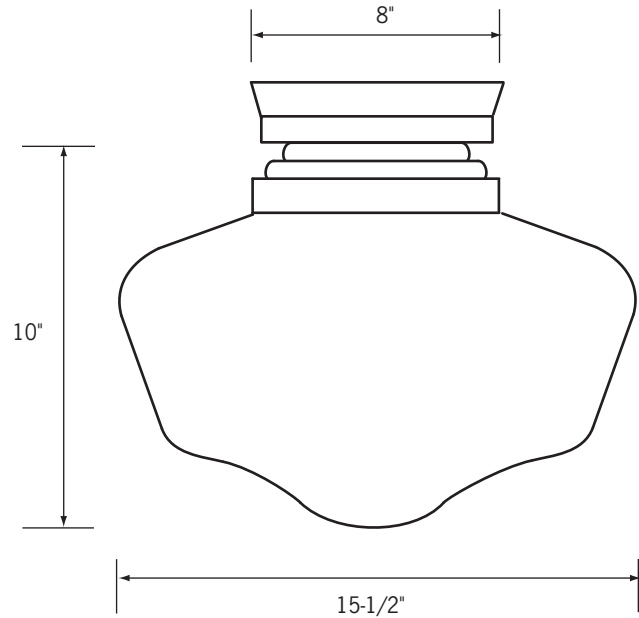

CM566 Schoolhouse

16" Dia. Incandescent
Close-to-Ceiling Schoolhouse

Catalog No. _____

Type _____

Project _____

Perspective View

Side View

Specifications/Features

Fixture

Traditional Schoolhouse luminaire offered with a modern high efficiency electronic ballast. Classic white glass diffuser. Canopy and housing come with a nickel or white finish with decorative contours for design interest. The Close-to-Ceiling Schoolhouse family of luminaires (CM565, CM566, CM567) are available in three different sizes to suit your lighting needs.

Listing

cULus listed. Suitable for damp locations.

Ordering Information

Example Order:

Fixture

CM5661150

Trim Finish

NI - Nickel
W - White