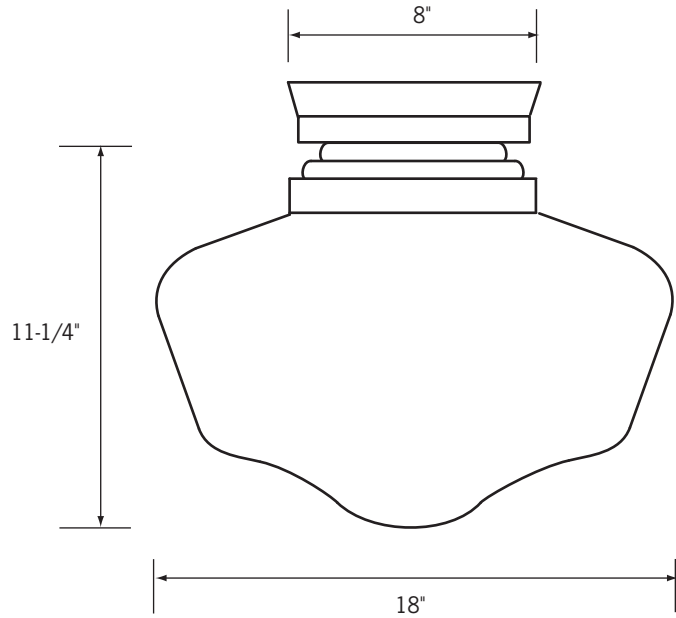

CM567 Schoolhouse

18" Dia. Incandescent
Close-to-Ceiling Schoolhouse

Catalog No. _____

Type _____

Project _____

Perspective View

Side View

Specifications/Features

Fixture

Traditional Schoolhouse luminaire offered with a modern high efficiency electronic ballast. Classic white glass diffuser. Canopy and housing come with a nickel or white finish with decorative contours for design interest. The Close-to-Ceiling Schoolhouse family of luminaires (CM565, CM566, CM567) are available in three different sizes to suit your lighting needs.

Listing

cULus listed. Suitable for damp locations.

Ordering Information

Example Order:

Fixture

CM5671150

Trim Finish

NI - Nickel
W - White