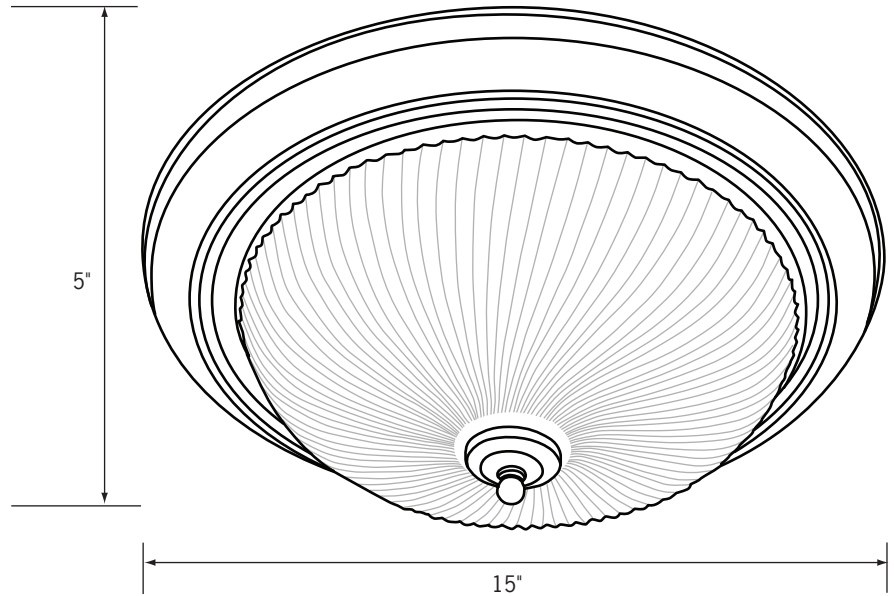

CM594

**Incandescent
Frost Ribbed Glass
Close-to-Ceiling**

Catalog No. _____

Type _____

Project _____

Specifications/Features

Fixture

Ribbed, frosted glass diffuser with a decorative finial cap. Provides a soft, luminous glow for any hospitality, residential or assisted living application. Antique Brass, Nickel or White trim finishes.