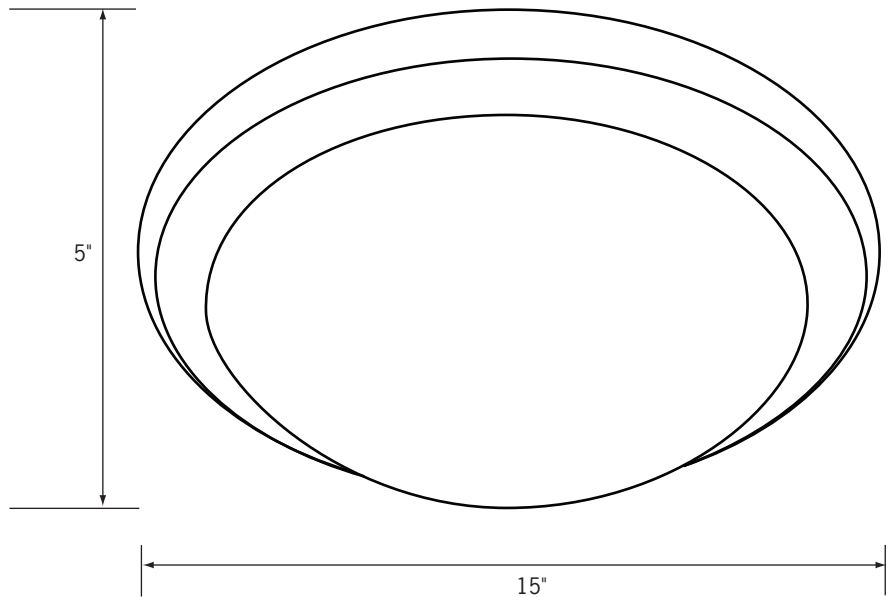

CM603

**Incandescent
Etched Glass Close-to-Ceiling**

Catalog No. _____

Type _____

Project _____

Specifications/Features

Fixture

Etched glass diffuser twists on and off for easy maintenance. Provides a soft, luminous glow for any hospitality, residential or assisted living application. Antique Brass, Nickel or White trim finishes.