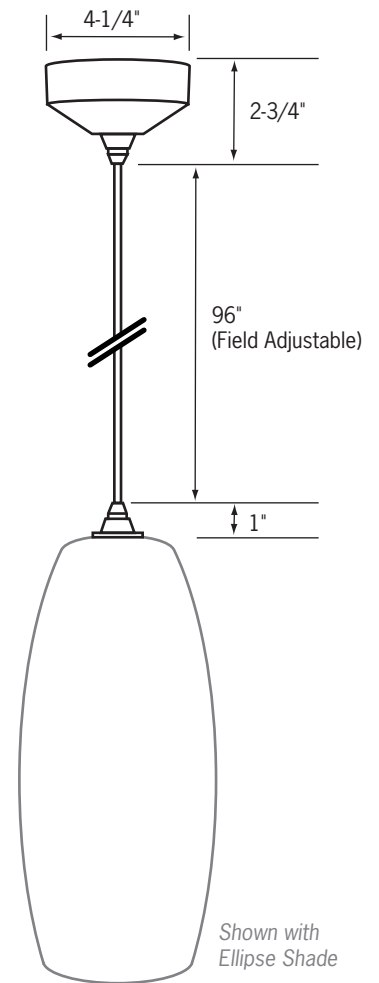

CMCFP

Compact Fluorescent Pendant with Orchard Field Glass

Catalog No. _____

Type _____

Project _____

Glass Options

Specifications/Features

Fixture

Compact fluorescent light source provides an energy efficient lighting solution.

Select from oval or cylinder hand crafted Rock Cottage Glass shades. See attached sheet for descriptions.

Track mount installation with 8' long field adjustable semi-rigid cable.

Ordering Information

Example Order: -

Fixture	Lamp	Glass Shade*	Finish
<input type="text"/>	<input type="text"/>	<input type="text"/>	<input type="text"/>

CMCFP

18 - 13W/18W
Triple/Quad Lamps
32 - 26W Triple/Quad Lamp or
32W Triple Lamp

Catalog No. _____

Type _____

Project _____

Orchard Field Glass Options

Orchard Field Ellipse Glass: 11-1/2" High, 4-1/2" Diameter

Apricot(-AP)

Blue (-B)

Red (-R)