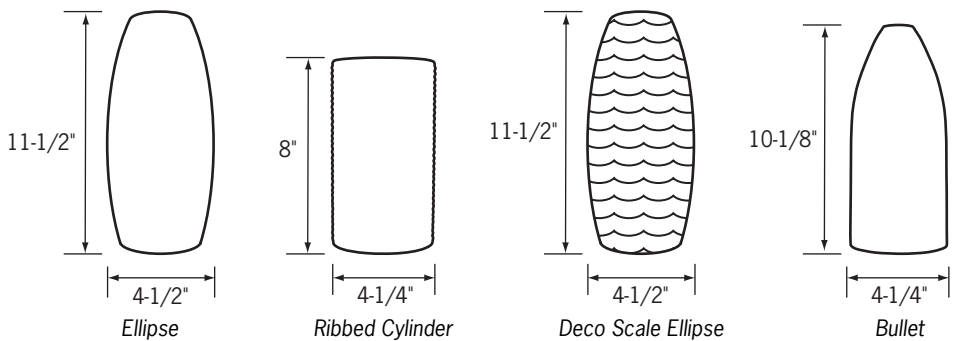

Glass Options

Specifications/Features

Fixture

Compact fluorescent light source provides an energy efficient lighting solution.

Select from oval or cylinder hand crafted Rock Cottage Glass shades. See attached sheet for descriptions.

Track mount installation with 8' long field adjustable semi-rigid cable.

Lamp

CMCFP18: (1) 13W or 18W Triple or Quad Lamp

CMCFP32: (1) 26W Triple or Quad Lamp or 32W Triple Lamp

Ballast

Input power: 35W, 120V, .33A

Thermally and transient protected, sound rated "A" for indoor applications.

Warranty

This fixture is covered by Con-Tech's one (1) year full replacement guarantee after date of purchase.

Ballast is covered by manufacturer's five (5) year warranty.

Listing

cULus listed. Suitable for dry locations.

Ordering Information

Example Order: -

Fixture	Lamp	Glass Shade*	Finish
____	____	____	____

CMCFP

18 - 13W/18W
Triple/Quad Lamps
32 - 26W Triple/Quad Lamp or
32W Triple Lamp

106A - Apricot Ellipse
106B - Blue Ellipse
106R - Red Ellipse
106W - White Ellipse
110A - Apricot Ribbed Cylinder
110B - Blue Ribbed Cylinder
110R - Red Ribbed Cylinder
110W - White Ribbed Cylinder

111A - Apricot Deco Scale Ellipse
111B - Blue Deco Scale Ellipse
111R - Red Deco Scale Ellipse
111W - White Deco Scale Ellipse
301 - White Bullet
302 - Blueberry Bullet
303 - Mango Sunset Bullet
307 - Orange Bullet
308 - Red Bullet

B - Black
P - White
S - Silver

1-847-559-5500

www.con-techlighting.com

*See second sheet for complete descriptions

All specifications subject to change without notice.