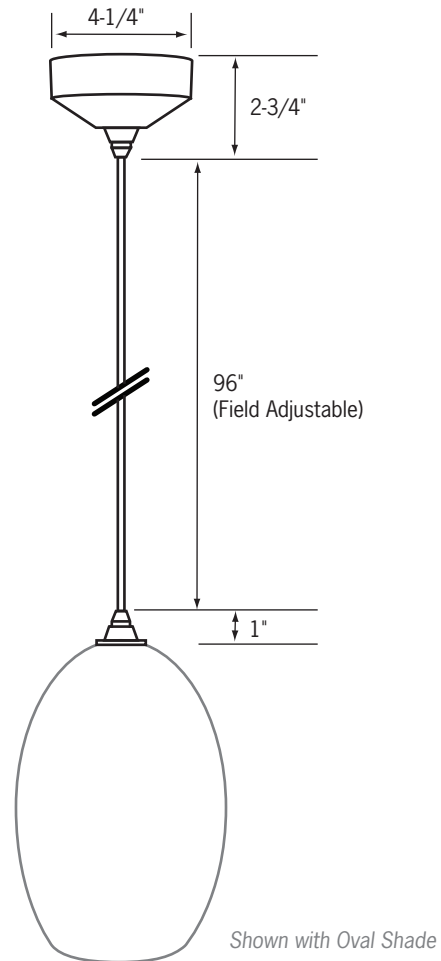

CMCFP

Compact Fluorescent Pendant with Rock Cottage Glass

Catalog No. _____

Type _____

Project _____

Glass Options

Specifications/Features

Fixture

Compact fluorescent light source provides an energy efficient lighting solution.

Select from oval or cylinder hand crafted Rock Cottage Glass shades. See attached sheet for descriptions.

Mono-point canopy installation with 8' long field adjustable semi-rigid cable.

Ordering Information

Example Order: -

Fixture	Lamp	Glass Shade*	Finish
<input type="text"/>	<input type="text"/>	<input type="text"/>	<input type="text"/>

CMCFP

- 18** - 13W/18W Triple/Quad Lamps
- 32** - 26W Triple/Quad Lamp or 32W Triple Lamp

Cylinder Glass: 8"H x 3-1/4" Dia.

Optic Swirl

125

Cobalt Sky

235

End of Day

345

Tortoise Shell