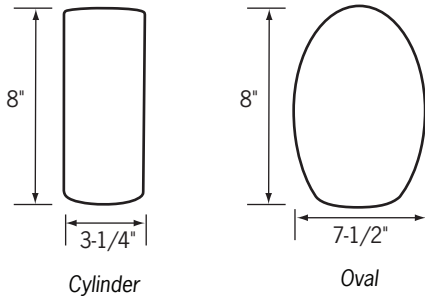

CMCFP

Compact Fluorescent Pendant with Rock Cottage Glass

Catalog No. _____

Type _____

Project _____

Glass Options

Specifications/Features

Fixture

Compact fluorescent light source provides an energy efficient lighting solution.

Select from oval or cylinder hand crafted Rock Cottage Glass shades. See attached sheet for descriptions.

Mono-point canopy installation with 8' long field adjustable semi-rigid cable.

Lamp/Electrical

CMCFP18: (1) 13W or 18W Triple or Quad Lamp

CMCFP32: (1) 26W Triple or Quad Lamp or 32W Triple Lamp

Ballast

Input power: 35W, 120V, .33A

Thermally and transient protected, sound rated "A" for indoor applications.

Warranty

This fixture is covered by Con-Tech's one (1) year full replacement guarantee after date of purchase.

Ballast is covered by manufacturer's three (3) year warranty.

Listing

cULus listed. Suitable for dry locations.

Ordering Information

Example Order: -

Fixture	Lamp	Glass Shade*	Finish
____	____	____	____

CMCFP

1. **18** - 13W/18W Triple/Quad Lamps
2. **32** - 26W Triple/Quad Lamp or 32W Triple Lamp

1. **125** - Optic Swirl Cylinder
   235 - Cobalt Sky Cylinder
   345 - End of Day Cylinder
   565 - Tortoise Shell Cylinder
   675 - Pineapple Twist Cylinder
   785 - Blue Optic Swirl Cylinder
   895 - Scarlet Night Cylinder
   905 - Custard Swirl Cylinder

1. **126** - Optic Swirl Oval
   236 - Cobalt Sky Oval
   346 - End of Day Oval
   566 - Tortoise Shell Oval
   676 - Pineapple Twist Oval
   786 - Blue Optic Swirl Oval
   896 - Scarlet Night Oval
   906 - Custard Swirl Oval

1. **B** - Black
   P - White
   S - Silver