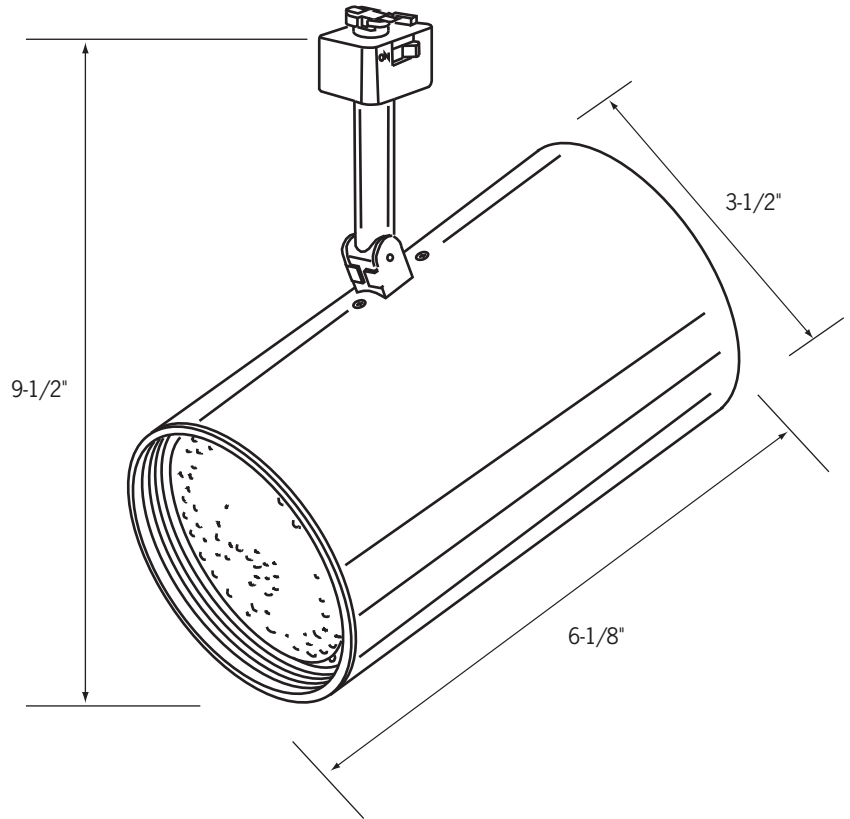

CTL120

PAR20 Flat Back Cylinder Line Voltage Track Fixture

Catalog No. _____

Type _____

Project _____

Specifications/Features

Fixture

- Modern flat back design for a crisp, high-tech silhouette.
- Deep set black baffle provides lamp concealment for visual comfort.
- Specular white reflective interior assures maximum lamp efficiency when used with an A-Lamp.
- Slender stem mount to conceal wiring.
- Precise, rigid aiming and full 350° rotation.

Lamp/Electrical

- (1) 75W R20 or 50W PAR20 (max), E26 Medium Base.
- Convenient on/off switch and polarity indicator are standard.

Warranty

This fixture is covered by Con-Tech's full one (1) year replacement guarantee after date of purchase.

Listing

cULus listed. Suitable for dry locations.

Ordering Information

Example Order: -

Fixture

CTL120

Finish

B - Black
P - White