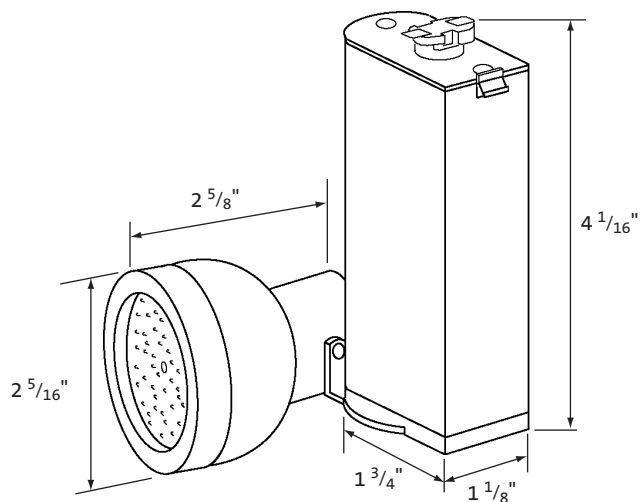

CTL1216T

Vertical Transformer Closed-Back MR16 Track Fixture

Catalog #

Type

Project

Specifications/Features

Fixture

This model features simple styling and durable die-cast aluminum construction.

The closed back MR16 bullet design offers front lamp replacement.

Adjustable to 180° horizontal rotation and 180° vertical rotation.

Lamp/Electrical

(1) 50W MR16 Lamp (GU5.3 Base) (max). Electronic (120/12V) vertical transformer is included.

Equipped with a regressed track adapter and polarity indicator.

Warranty

This fixture is covered by Con-Tech's full replacement guarantee which is effective for one year.

Listing

cULus listed. Suitable for dry locations.

Ordering Information

Example Order: - -

Fixture

Finish

Accessories

P - White
B - Black
S - Silver UNLook™

FA-16 - Hex Cell
LA-18-P - White Mono-Point Adapter (Mounts track head to J.B.)
LA-18-B - Black Mono-Point Adapter (Mounts track head to J.B.)
LA-18-S - Silver UNLook™ Mono-Point Adapter (Mounts track head to J.B.)
LF16-A - Tempered Amber Glass Filter, 50mm
LF16-B - Tempered Blue Glass Filter, 50mm
LF16-G - Tempered Green Glass Filter, 50mm
LF16-LB - Tempered LT. Blue Glass Filter, 50mm
LF16-LS - Tempered Linear Spread Lens, 50mm
LF16-R - Tempered Red Glass Filter, 50mm
LF16-RO - Tempered Rose Glass Filter, 50mm
LF16-Y - Tempered Yellow Glass Filter, 50mm
LF16-SL - Tempered Soft Light Lens, 50mm
LF16-UV - Tempered Optivex UV Filter, 50mm
LF16-73 - Tempered Spread Lens, 50mm