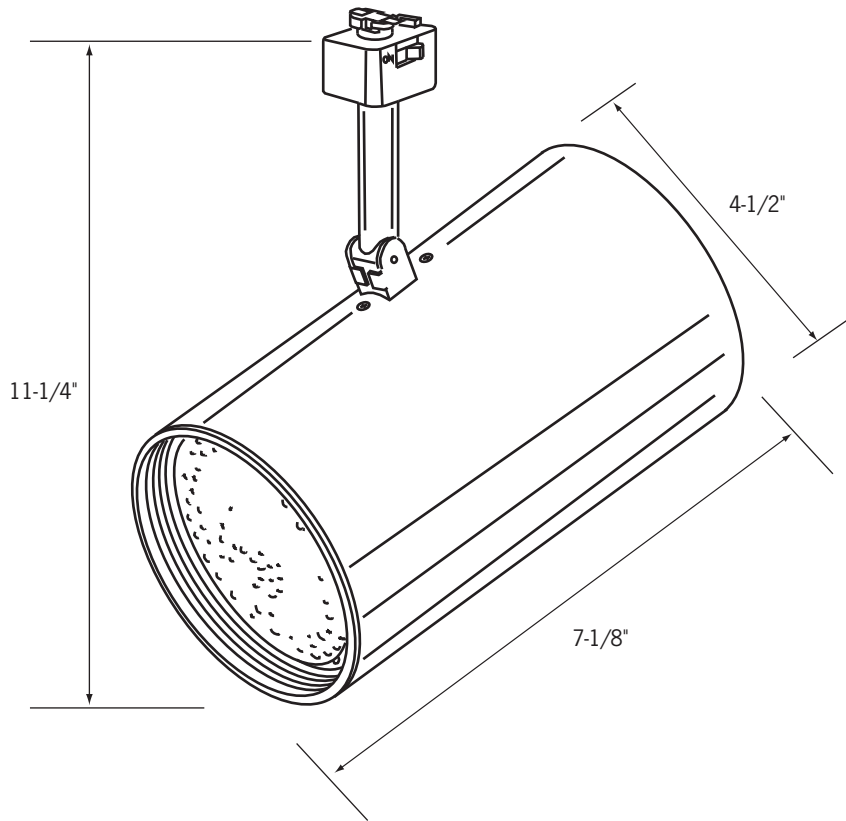

CTL130

PAR30LN Flat Back Cylinder Line Voltage Track Fixture

Catalog No. _____

Type _____

Project _____

Specifications/Features

Fixture

- Modern flat back design for a crisp, high-tech silhouette.
- Deep set black baffle provides lamp concealment for visual comfort.
- Specular white reflective interior assures maximum lamp efficiency when used with an A-Lamp.
- Slender stem mount to conceal wiring.
- Precise, rigid aiming and full 350° rotation.

Lamp/Electrical

- (1) 100W A19, 75W PAR30* or 65W BR30* (max), E26 Medium Base. Long neck PAR30 or BR30 lamps are recommended.
- Convenient on/off switch and polarity indicator are standard.

Warranty

This fixture is covered by Con-Tech's full one (1) year replacement guarantee after date of purchase.

Listing

cULus listed. Suitable for dry locations.

Ordering Information

Example Order: -

Fixture

CTL130

Finish

B - Black
P - White

Accessory Holder

FA-30-(B,P,S)

Accessories

BD30 - Black Barn Doors
LA-38-(B,P,S) - Egg Crate Louver
LF30 - (A, B, CL, G, LB, R, RO, Y, 73, LS, SL, UV)
Tempered glass lenses

Color/Pattern Legend
-A (Amber), -B (Blue), -CL (Clear), -G (Green),
-LB (Light Blue), -R (Red), -RO (Rose), -Y (Yellow),
-73 (Spread Lens), -LS (Linear Spread Lens),
-SL (Soft Light), -UV (Optivex UV Filter)