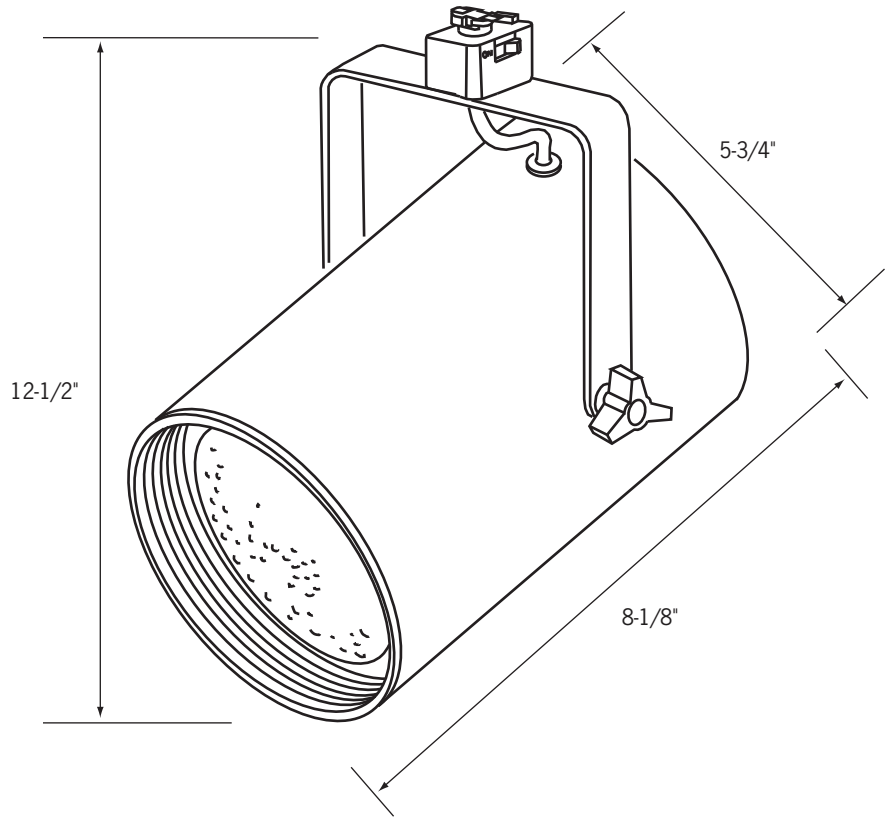

CTL140

PAR38 Flat Back Cylinder Line Voltage Track Fixture

Catalog No. _____

Type _____

Project _____

Specifications/Features

Fixture

Modern flat back design for a crisp, high-tech silhouette.
Deep set black baffle provides lamp concealment for visual comfort.
Specular white reflective interior assures maximum lamp efficiency when used with an A-Lamp.
Yolk mount to provide a complementary balanced appearance.
Precise, rigid aiming and full 350° rotation.

Lamp/Electrical

(1) 250W PAR38 or 120W BR40 (max), E26 Medium Base.
Convenient on/off switch and polarity indicator are standard.

Warranty

This fixture is covered by Con-Tech's full one (1) year replacement guarantee after date of purchase.

Listing

cULus listed. Suitable for dry locations.

Ordering Information

Example Order:

CTL140

-

P

FA-40-P

LF40-UV

Fixture

CTL140

Finish

B - Black
P - White

Accessory Holder

FA-40-(B,P,S)

Accessories

BD40 - Black Barn Doors
LA-39-(B,P,S) - Egg Crate Louver
LF40 - (A, B, CL, G, LB, R, RO, Y, 73, LS, SL, UV)
Tempered glass lenses

Color/Pattern Legend

-A (Amber), -B (Blue), -CL (Clear), -G (Green),
-LB (Light Blue), -R (Red), -RO (Rose), -Y (Yellow),
-73 (Spread Lens), -LS (Linear Spread Lens),
-SL (Soft Light), -UV (Optivex UV Filter)