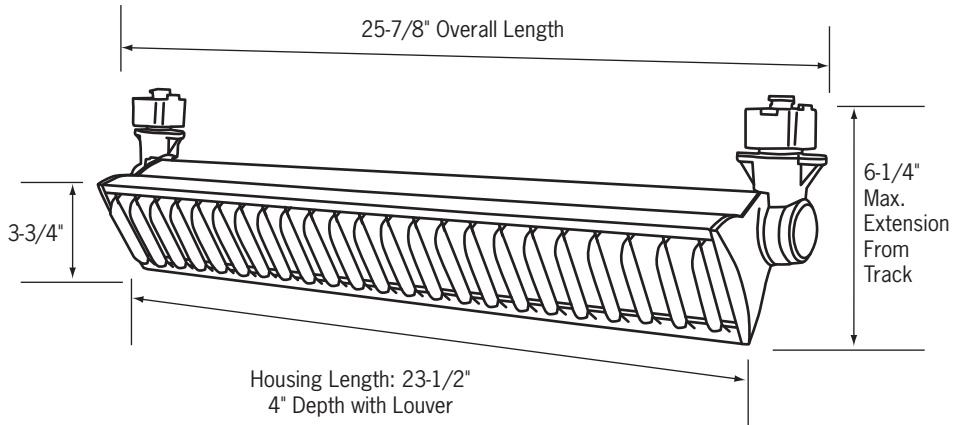

CTL14124/HO CTL14224/HO

Fluorescent T5HO Slim Style Wall Lighter

Catalog No. _____

Type _____

Project _____

Specifications/Features

Fixture

Single piece extruded aluminum with welded end caps.
Side mounted track adapter design for a low profile fixture.
Semi-specular aluminum reflector provides maximum lamp output.
Louver may be removed without tools during relamping.
"Sure Set" aiming adjustment. 180° Vertical rotation.
Integral ON/OFF switch and track polarity indicator are standard.
Dimming option available for CTL14224/HO model only. Consult factory.

Lamp

CTL14124/HO: (1) 24W T5HO Linear Lamp, Mini Bi-PIN base.
CTL14224/HO: (2) 24W T5HO Linear Lamps, Mini Bi-PIN base.

Electrical

Electronic fluorescent ballast, 120V operation.
(1) 24W Input Power: 28W; input current: 0.23A @ 120V.
(2) 24W Input Power: 55W; input current: 0.43A @ 120V.
Harmonic distortion: ≤10%.
End of lamp life automatic shut-off circuit protection.
Sound rating of "A" for indoor applications.

Warranty

This fixture is covered by Con-Tech's full one (1) year replacement guarantee after date of purchase.
Ballast is covered by manufacturer's five (5) year warranty.

Listing

cULus listed. Suitable for dry locations.

Fixture Compatibility

Standard Con-Tech track fixtures are UL Listed as-is for use with Con-Tech's many track systems, as well as with Juno®¹ Lighting track. By changing the prefix in the part number, Con-Tech can install inserts which make our fixtures compatible with other manufacturers. Replace "CTL" with "HTL" for Halo®² track, "LTL" for Lightolier®³ track, and "PTL" for Capri®⁴ track. For more information, please consult our factory.

Ordering Information

Example Order: -

Fixture

CTL14124/HO - 1 x 24W T5HO
CTL14224/HO - 2 x 24W T5HO

Finish

B - Black
P - White
S - Silver

Accessories

LA-142-(B,P,S) - External Accessory Holder
LA-14224-LENS - Internal Snap-On Lens Cover
For CTL1442/HO model only