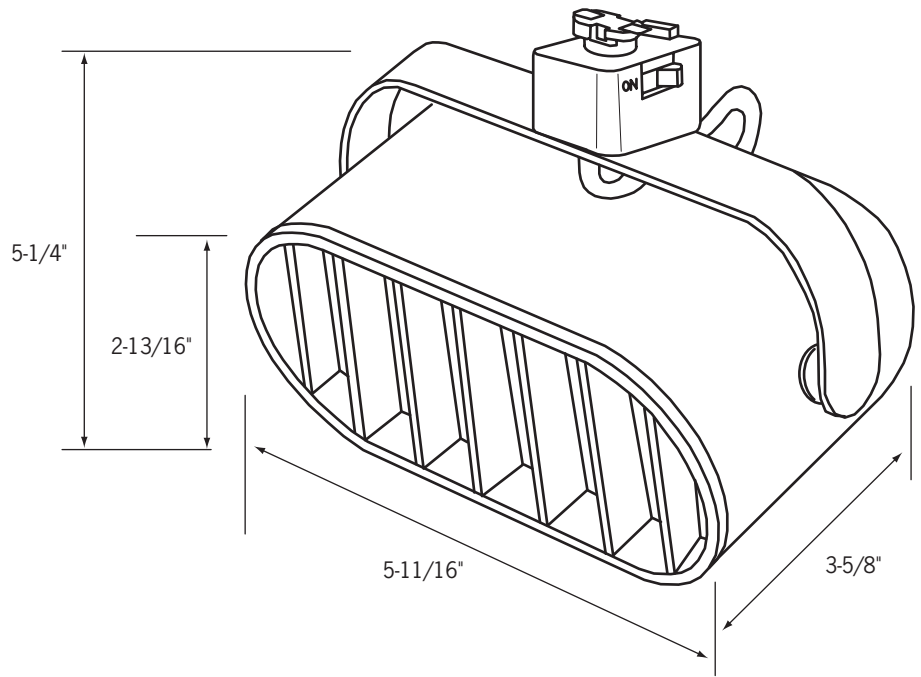

CTL1504

New Decade Wall Wash Line Voltage Track Fixture

Catalog No. _____

Type _____

Project _____

Specifications/Features

Fixture

Designed for the T4 120 volt single-ended frosted Halogen lamp (ETF) to provide an even wash of illumination for wide accent areas.

Rounded compact design features a die-cast, full cut-off black louver and tempered glass lens.

Stippled aluminum reflector assures a smooth beam pattern for uniform light distribution.

"Sure-Set" yoke firmly holds aiming position without unsightly knobs.

Integral ON/OFF switch and track polarity indicator are standard.

Max. Lamp

(1) 150W T4 (ETF) Lamp; Frosted, Double Contact with Bayonet Base, 120V.

Warranty

This fixture is covered by Con-Tech's full one (1) year replacement guarantee after date of purchase.