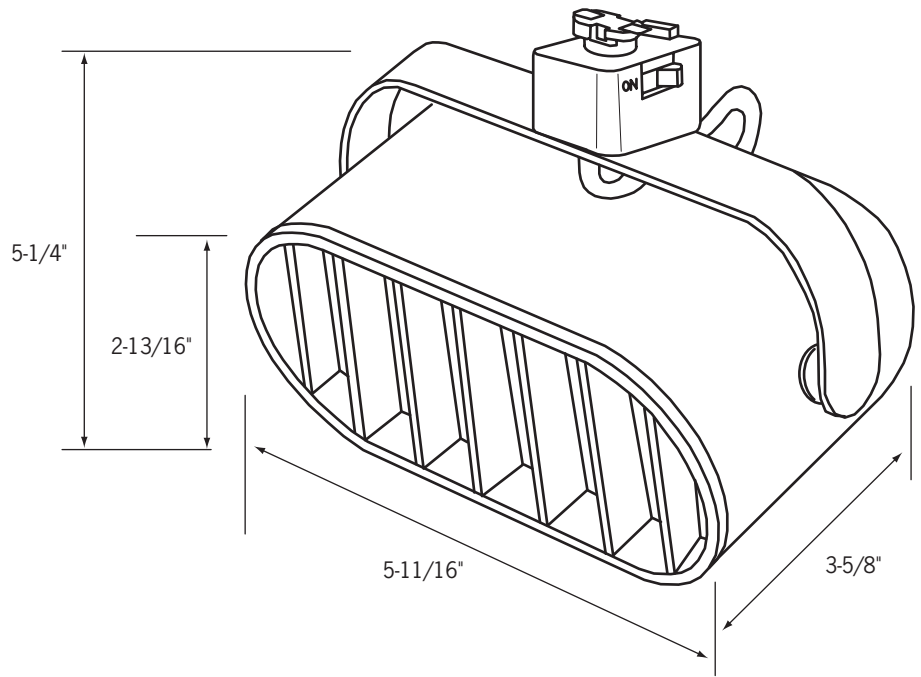

CTL1504-P

New Decade Wall Wash Line Voltage Track Fixture

Catalog No. _____

Type _____

Project _____

Specifications/Features

Fixture

Designed for the T4 120 volt single-ended frosted Halogen lamp (ETF) to provide an even wash of illumination for wide accent areas.

Rounded compact design features a die-cast, full cut-off white louver and tempered glass lens.

Stippled aluminum reflector assures a smooth beam pattern for uniform light distribution.

"Sure-Set" yoke firmly holds aiming position without unsightly knobs. Integral ON/OFF switch and track polarity indicator are standard.

Max. Lamp

(1) 150W T4 (ETF) Lamp; Frosted, Double Contact with Bayonet Base, 120V.

Warranty

This fixture is covered by Con-Tech's full one (1) year replacement guarantee after date of purchase.

Listing

cULus listed. Suitable for dry locations.