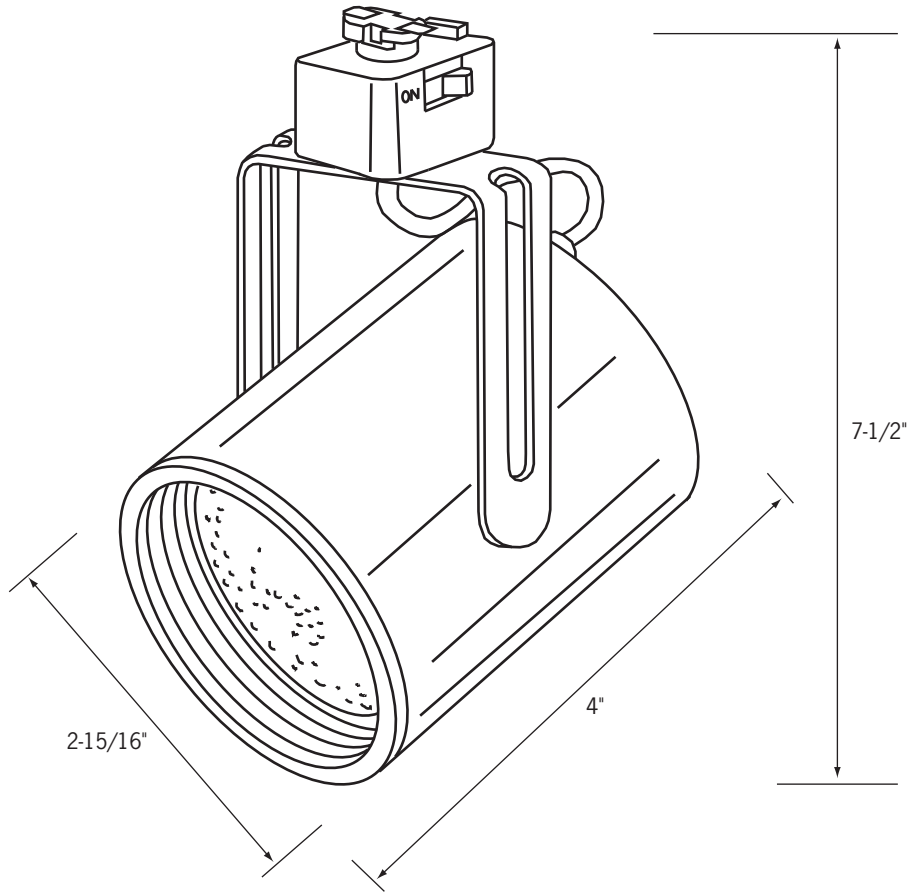

CTL2116

PAR16 Mini Flat Back Cylinder Line Voltage Track Fixture

Catalog No. _____

Type _____

Project _____

Specifications/Features

Fixture

Modern flat back design presents a crisp, high-tech silhouette. Deep set, black baffle provides lamp concealment for visual comfort. Integral ON/OFF switch and track polarity indicator are standard. Precise, rigid aiming. Full 350° rotation. Fixture will accept (1) LF18 lens, (1) LA-35 egg crate louver or BD16 barn doors by using FAH-16 accessory holder.

Lamp

(1) 75W PAR16 Lamp (max.) 120V, E26 medium base.

Warranty

This fixture is covered by Con-Tech's full one (1) year replacement guarantee after date of purchase.

Listing

cULus listed. Suitable for dry locations.