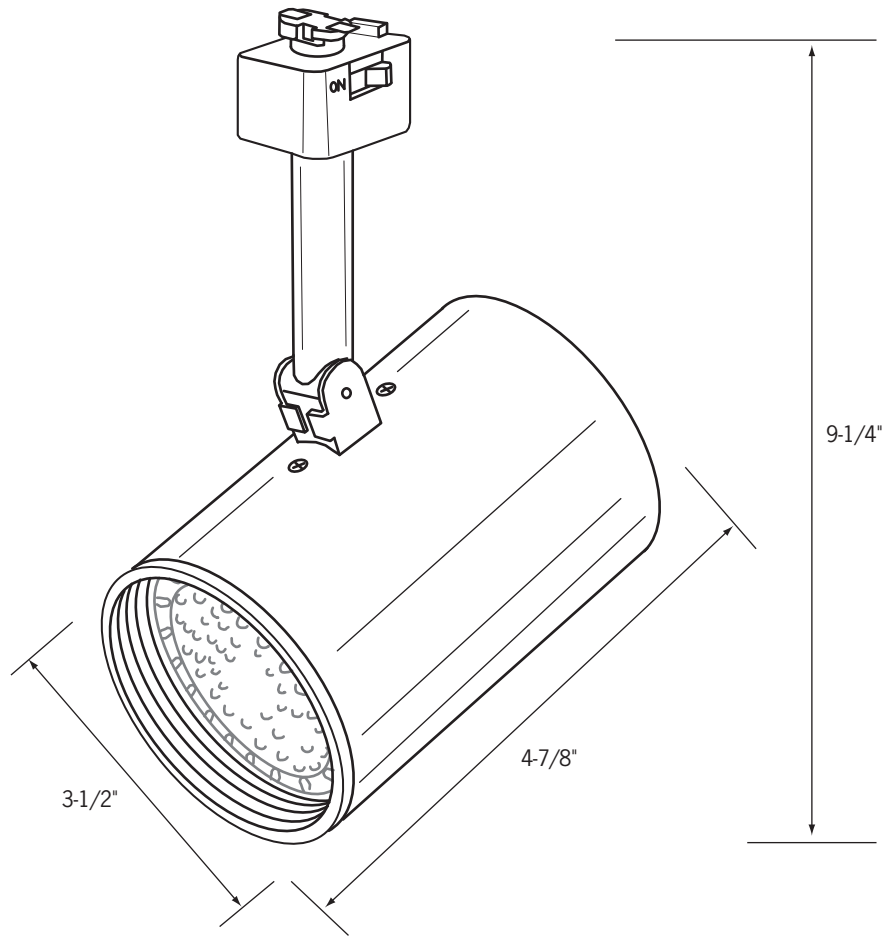

CTL2120

PAR20 Flat Back Cylinder Line Voltage Track Fixture

Catalog No. _____

Type _____

Project _____

Specifications/Features

Fixture

Modern flat back design presents a crisp, high-tech silhouette. Deep set, black baffle provides lamp concealment for visual comfort. Integral ON/OFF switch and track polarity indicator are standard. Precise, rigid aiming. Full 350° rotation. Slender stem mount conceals wiring. Fixture will accept (1) LF20 lens, (1) LA-37 egg crate louver or BD20 barn doors by using FA-20 accessory holder.

Lamp

(1) 50W PAR20 Lamp (max.) 120V, E26 medium base.

Warranty

This fixture is covered by Con-Tech's full one (1) year replacement guarantee after date of purchase.

Listing

cULus listed. Suitable for dry locations.

Accessory Holder

Accessories

CTL2120

B - Black
P - White

FA-20-(B, P, S)

LF20 - A, B, CL, G, LB, R, RO, Y, 73,
LS, SL, UV
3-3/4" Dia. tempered glass lenses
LA-37-(B,P,S) - Egg-Crate Louver
BD20 - Black Barn Doors