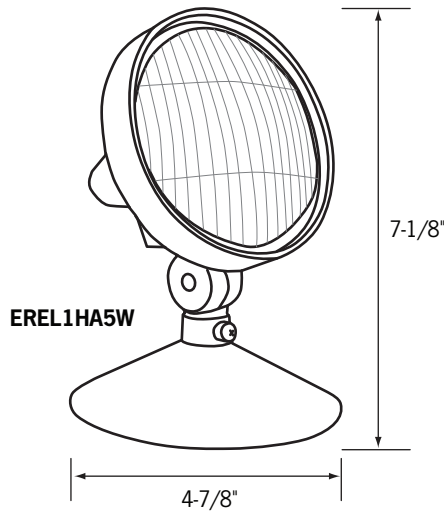

EREL1HA5W EREL2HA5W REL1HA5W

Remote Emergency Heads

Catalog No. _____

Type _____

Project _____

Specifications/Features

Housing

Injection-molded thermoplastic housing with fully adjustable, glare-free heads.
Use with EXR2H Exit/Emergency Light Combination series.
The EREL series are wet location listed for exterior or interior use.
REL1HA5W-P is dry location for interior use only.
EX1HREMKIT converts existing EX2HRLLED and EX2HGLED fixtures to accept remote capabilities.

Remote Heads

- REL1HA5W-P** - Single Square Interior Remote Head (White)
- EREL1HA5W-S** - Single Round Exterior Remote Head (Silver)
- EREL2HA5W-S** - Dual Round Exterior Remote Heads (Silver)
- EX1HREMKIT** - Remote Head/Battery Combination
(Converts existing EX2H series fixtures to remote capability)