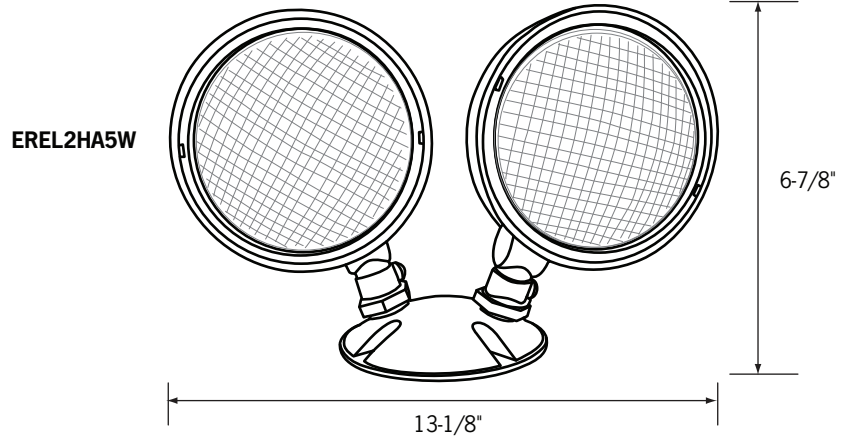

EREL1HA5W EREL2HA5W REL1HA5W

Remote Emergency Heads

Catalog No. _____

Type _____

Project _____

Specifications/Features

Housing

Injection-molded thermoplastic housing with fully adjustable, glare-free heads.
Use with EXR2H Exit/Emergency Light Combination series.
The EREL series are wet location listed for exterior or interior use.
REL1HA5W-P is dry location for interior use only.
EX1HREMKIT converts existing EX2HRLLED and EX2HGLED fixtures to accept remote capabilities.

Lamps

6V 6W DC T5 wedge base lamp for emergency light.

Warranty

This fixture is covered by Con-Tech's one year full replacement guarantee after date of purchase.

Listing

ULus listed.

Ordering Information

Example Order:

Remote Heads

- REL1HA5W-P** - Single Square Interior Remote Head (White)
- EREL1HA5W-S** - Single Round Exterior Remote Head (Silver)
- EREL2HA5W-S** - Dual Round Exterior Remote Heads (Silver)
- EX1HREMKIT** - Remote Head/Battery Combination
(Converts existing EX2H series fixtures to remote capability)