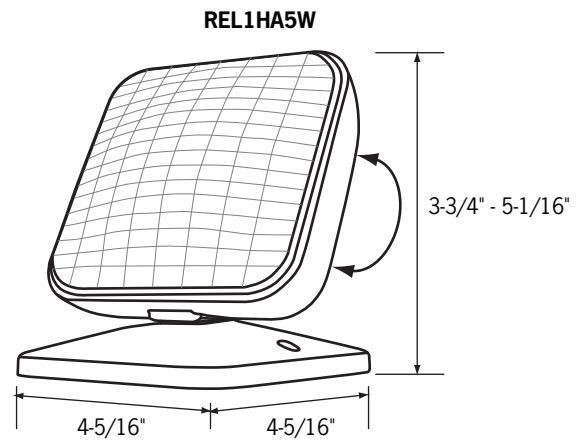

EREL1HA5W EREL2HA5W REL1HA5W

Remote Emergency Heads

Catalog No. _____

Type _____

Project _____

Specifications/Features

Housing

Injection-molded thermoplastic housing with fully adjustable, glare-free heads.
Use with EXR2H Exit/Emergency Light Combination series.
The EREL series are wet location listed for exterior or interior use.
REL1HA5W-P is dry location for interior use only.
EX1HREMKIT converts existing EX2HRLLED and EX2HGLED fixtures to accept remote capabilities.