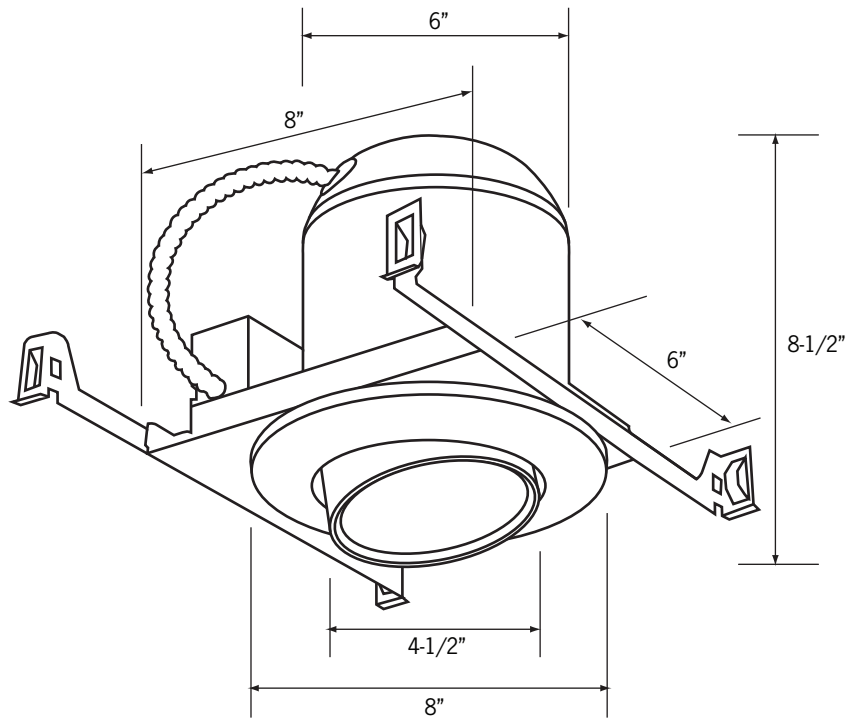

ERG6V

Emergency Recessed Gimbal

Catalog No. _____

Type _____

Project _____

Specifications/Features

Housing

Adjustable aiming angle of 30°.
White plastic trim attaches to housing with spring clips.
Glare free light distribution
Steel 6" recessed housing and frame with telescopic bar hangers.
Junction box has (7) 1/2" pryouts and (4) Romex pryouts

Mounting

Recessed ceiling mount installation for new construction, lay-in ceilings or where accessibility above the ceiling is available.
Adjustable bar hangers for suspended ceiling mount

Lamps

(1) 6V 10W DC T5 wedge base lamp for emergency mode.

Electrical

120/277VAC dual voltage operation.
Test switch and charge indicator on the side of the gimbal head.
Lead-Cadmium battery (6V 4.5Ah) delivers more than 90 minutes capacity to emergency lamp.
24-hours to recharge after 90 minute discharge.
Low voltage battery disconnection prevents deep discharge damage to the battery.