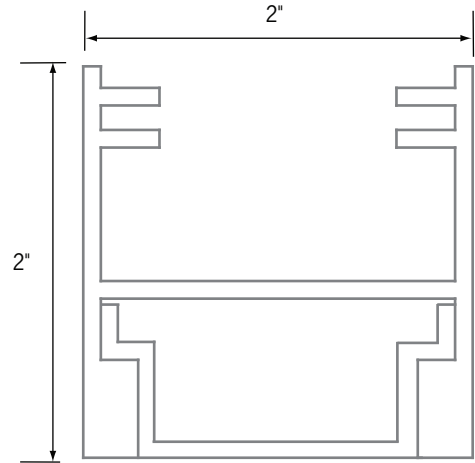

2" x 2" Track and Ceiling Beam Grid System

Catalog No. _____

Type _____

Project _____

2" X 2" Beam Section for Single or Two Circuit Track Section

2" X 2" Beam Section with Blank Filler Strip

Specifications/Features

Lux Beam

Lux Beam can be used to create a myriad of shapes and add people scale to any space. This system is ideal for floral areas or sit-down eating areas, anywhere you want to create a different feel to the space. Easily installed. Features Con-Tech track which includes an extensive selection of track fixtures. Aluminum extrusion may be suspended with threaded rod or cable.

Each Lux Beam section is supplied with the aluminum extrusion, track section (single or two circuit), mini live end (standard polarity) and mini live end (reverse polarity). System may also be used as a raceway.

Example Order -

Track	Finish*
<input type="text"/>	<input type="text"/>

2" X 2" Beam Section with Single Circuit Track

- LB122-2** - 2" X 2" Beam with 2' Track Section Assembly
- LB122-4** - 2" X 2" Beam with 4' Track Section Assembly
- LB122-6** - 2" X 2" Beam with 6' Track Section Assembly
- LB122-8** - 2" X 2" Beam with 8' Track Section Assembly
- LB122-12** - 2" X 2" Beam with 12' Track Section Assembly