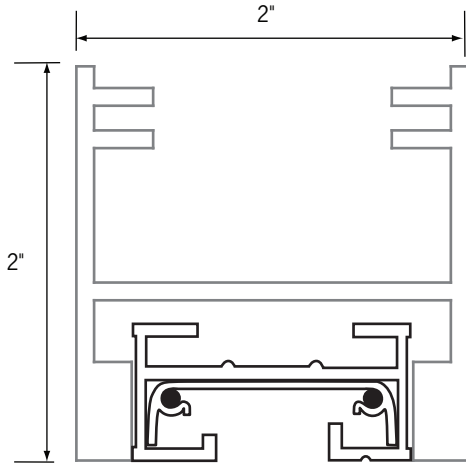

2" x 2" Track and Ceiling Beam Grid System

Catalog No. _____

Type _____

Project _____

2" X 2" Beam Section for Single or Two Circuit Track Section

2" X 2" Beam Section with Blank Filler Strip

Specifications/Features

Lux Beam

Lux Beam can be used to create a myriad of shapes and add people scale to any space. This system is ideal for floral areas or sit-down eating areas, anywhere you want to create a different feel to the space. Easily installed. Features Con-Tech track which includes an extensive selection of track fixtures. Aluminum extrusion may be suspended with threaded rod or cable.

Each Lux Beam section is supplied with the aluminum extrusion, track section (single or two circuit), mini live end (standard polarity) and mini live end (reverse polarity). System may also be used as a raceway.

Example Order -

Track	Finish*
<input type="text"/>	<input type="text"/>

2" X 2" Beam Section with Single Circuit Track

- LB122-2** - 2" X 2" Beam with 2' Track Section Assembly
- LB122-4** - 2" X 2" Beam with 4' Track Section Assembly
- LB122-6** - 2" X 2" Beam with 6' Track Section Assembly
- LB122-8** - 2" X 2" Beam with 8' Track Section Assembly
- LB122-12** - 2" X 2" Beam with 12' Track Section Assembly