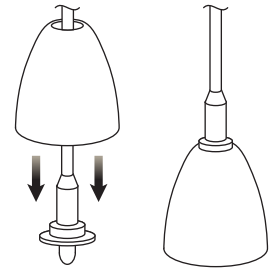

Rock Cottage Glass

**Gravity-Fit Shade:
Large Cone Shade**

Catalog No. _____

Type _____

Project _____

Rock Cottage Glassworks hand makes every piece of glass. Multiple layers of clear glass and colored glass are combined to create color effects not found in factory glass. This special process can create air bubbles, variations in the color and thickness of the glass. These qualities are typical and unique to high quality hand blown glass. Rock Cottage Glass Shades are crafted for Con-Tech's Gravity-Fit pendant fixtures. See the Pendant Compatibility Chart for specific usage.

Gravity Fit Assembly

Dimensions: 6-3/8"H x 5-5/8" Dia.

Optic Swirl

RCG124

Pineapple Twist

RCG674

Cobalt Sky

RCG234

Custard Swirl

RCG904

Pendant Compatibility Chart

Product Line	Pendant Part Number		Product Line	Pendant Part Number	
Odyssey Line Voltage Flexible Track	LIR7246	LIR7486	Symphony Low Voltage Mini-Track	MRL-162N	MRL-3LED2
	LIR7726	LIR7966		MRL-164N	MRL-3LED4
Quick Release Low Voltage System	CRS7246QR	CRS7246LEDQR	Line Voltage Track	MRL-168N	MRL-3LED8
	CRS7486QR	CRS7486LEDQR		RLM924N	RLMA1524N
	CRS7726QR	CRS7726LEDQR		RLM948N	RLMA1548N
	CRS7966QR	CRS7966LEDQR		RLM996N	RLMA1596N
			Line Voltage Mono-Point	RLMAC1596	