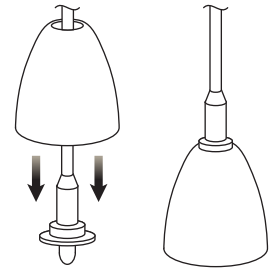

# Rock Cottage Glass

**Gravity-Fit Shade:  
Small Cone Shade**

Catalog No. \_\_\_\_\_

Type \_\_\_\_\_

Project \_\_\_\_\_

Rock Cottage Glassworks hand makes every piece of glass. Multiple layers of clear glass and colored glass are combined to create color effects not found in factory glass. This special process can create air bubbles, variations in the color and thickness of the glass. These qualities are typical and unique to high quality hand blown glass. Rock Cottage Glass Shades are crafted for Con-Tech's Gravity-Fit pendant fixtures. See the Pendant Compatibility Chart for specific usage.

Gravity Fit Assembly

**Dimensions: 3-3/4"H x 4-1/8"Dia.**

**Optic Swirl**

**RCG123**

**Pineapple Twist**

**RCG673**

**Cobalt Sky**

**RCG233**