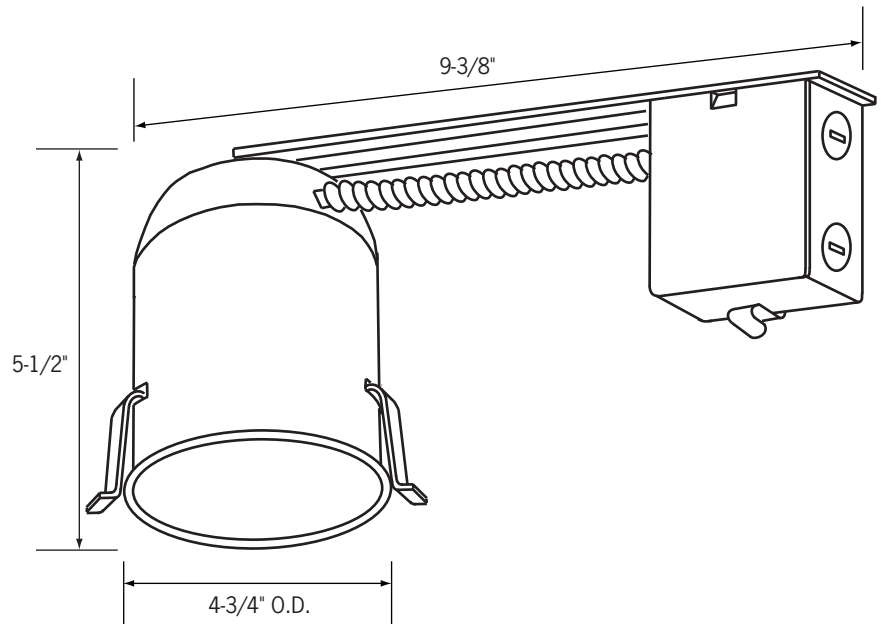

RL16-R

4" Line Voltage MR16 Remodel Style Housing

Catalog No. _____

Type _____

Project _____

Ceiling Opening: 4-1/8"

Specifications/Features

Housing/Mounting

Compact 4" downlight housing for remodel applications.
For dry wall, plaster or suspended ceilings.
Aluminum reflector (lamp cover) provided.

Lamp/Electrical

(1) 45W 120V MR16 lamp, GV8.0 base (max).
Lamp not supplied with fixture. Must be ordered separately.
Junction Box has (4) 1/2" pry-outs with spring latch access plates.
Thermally protected.

Trims

Many different trim options are available to complement any design style. See "Trims for 4" Line Voltage Recessed Housings" spec sheet for selection and ordering information.

Warranty

This fixture is covered by Con-Tech's full one year replacement guarantee after date of purchase.