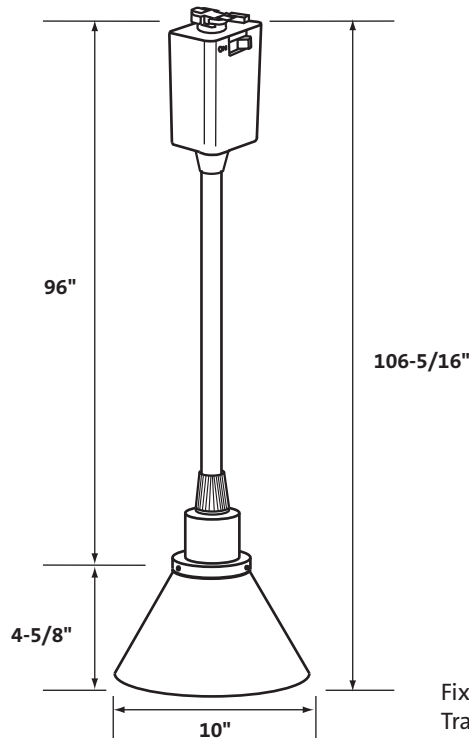

RLM19

**Incandescent
Decorator Series
Pendant Track Fixture**

Catalog #

Type

Project

Fixture shown with **LA2050N** Transformer and **LA1634** Glass Shade. Transformer and Shade sold separately.

Specifications/Features

Fixture

With Con-Tech's RLM Decorator Series, components can be mixed and matched to suit the interior design or color scheme. Lampholder is available in five different finishes and features a slender stem mount. May be track mounted or used as a mono-point with optional LA-18 adapter. Equipped with a convenient on/off switch and polarity indicator.