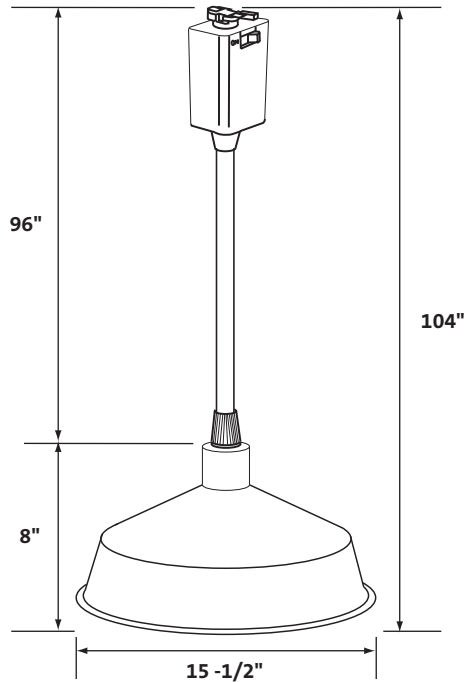

RLM40

**Incandescent
Decorator Series
Pendant Track Fixture**

Catalog #

Type

Project

Specifications/Features

Fixture

Con-Tech's RLM Decorator Series industrial style drop fixtures are offered in an extensive selection of colors, allowing the designer to complement a wide variety of interior styles.

An LA-17A track adapter is supplied with each fixture. For mounting a single fixture to an outlet box, an optional LA-18 mono-point adapter is available.

Glass Shades

The shades feature a white reflective interior finish and are provided with a 96" cord that may be field cut to fit the application.

Listing

cULus listed. Suitable for dry locations.

Ordering Information

Example Order -

Fixture

RLM40

Finish

B - Black
G - Green
P - White
R - Red
U - Unfinished Aluminum
UB - Unfinished with Black Cord
Y - Yellow