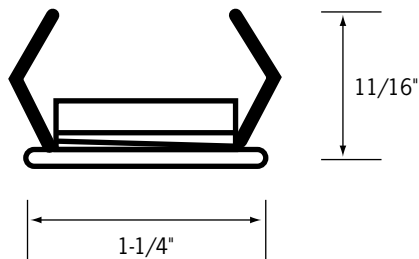

Specifications/Features

Housing

2W/350mA Constant current recessed LED fixture.

Available in two color temperatures: 5500K and 3000K.

High output LED with extra long life: 50,000 hours (dependent on the surrounding temperatures).

Fixture is milled from solid brass and finished in hand-polished chrome or platinum with chrome reflector.

Must be used with a 120V, Class II, remote, 350mA constant current electronic LED Driver. LED Driver sold separately.

Lamp

(1) 2W LED, included.

No UV or IR Radiation.

Mounting

Height From Surface: 1/16"

Fixture Dia: 1-1/4"

Circle Cut: 1-7/64"

Max. Wall Thickness: 3/8"

Depth Beyond Surface: Housing: 1/4"

Spring: 3/4"

Warranty

This complete fixture is covered by Con-Tech's full five (5) year replacement guarantee after date of purchase.

Labels/Usage

cULus listed. Suitable for damp locations.

New York City Approved.

Ordering Information

Example Order: -

Fixture

MT301 - 5500K
MT306 - 3000K

Finish

C - Polished Chrome
PL - Platinum