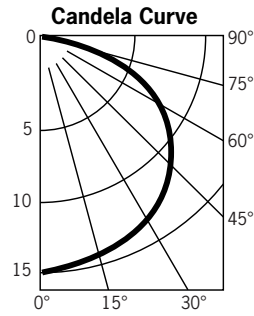

## MT301

Designed for 50,000 Hour Lamp Life\*; LM-63 Test No. 61358

**Light Output (Lumens):** 48

**Watts@120V:** 2.08

**Lumens Per Watt:** 24

**Color Rendering Index (CRI):** 82

**Color Temperature (CCT):** 5500°K Cool White

### Candlepower Summary

FROM 0	CANDELA	LUMENS
0	15.0	
5	14.8	1.4
15	14.3	4.1
25	13.7	6.3
35	12.6	7.9
45	11.1	8.6
55	9.3	8.3
65	7.1	7.0
75	4.1	4.0
85	0.3	0.3
90	0.1	

### Intensity Distribution

DISTANCE (FT.)	FOOTCANDLES (FC)	BEAM DIAMETER (FT.)
6'	0.4	7.9
8'	0.2	10.5
10'	0.1	13.1
12'	0.1	15.7
14'	0.1	18.3
16'	0.1	21.0

**Beam Distribution: 120°**

1. Accuracy of rendering colors
2. Color appearance of light source