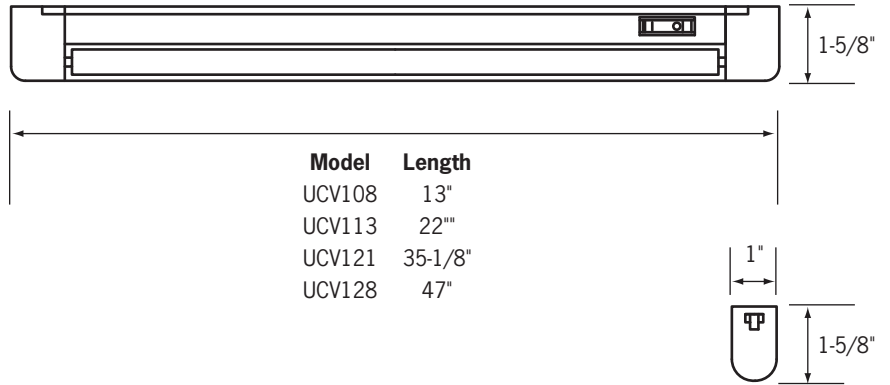

UCV1

T5 Fluorescent Cove Light

Catalog No. _____

Type _____

Project _____

Specifications/Features

Fixture/Mounting

This low profile linear fixture offers a slim and energy efficient fluorescent lamp technology. Ideal for the illumination of commercial and retail applications such as display shelves, built architectural coves, exhibit booths and casework. It is also ideal for residential applications such as kitchen counter tops, workshop tables, entertainment centers and book cases.

Ultra slim extruded aluminum housing: only 1-5/8" high and 1" wide in white finish.

Acrylic Snap in lens with linear diffusion grooves.

Hardware included for mounting of fixtures.

3-1/4" Extension plug-and-play connector included.

3-Wire Plug and Play operation and 3-Wire cord and plug (3PC-1) sold separately.

Lamp/Electrical

Electronic, rapid start ballast with single 120V input option.

UCV108: (1) F8T5 lamp, 4100K. Lamp supplied with fixture.

UCV113: (1) F13T5 lamp, 4100K. Lamp supplied with fixture.

UCV121: (1) F21T5 lamp, 4100K. Lamp supplied with fixture.

UCV128: (1) F28T5 lamp, 4100K. Lamp supplied with fixture.

Warranty

This fixture is covered by Con-Tech's one (1) year full replacement guarantee after date of purchase.

Listing

cULus listed for dry locations.

Ordering Information

Example Order:

UCV108

3PP2

Fixture

- **UCV108** - 8W T5 Cove Light
- **UCV113** - 13W T5 Cove Light
- **UCV121** - 21W T5 Cove Light
- **UCV128** - 28W T5 Cove Light

Accessories

- **SMJ3** - White Junction Box: 4" x 2-3/8" x 1"H
- **3PC** - White 3-Wire Power Cord
- **3PC-B** - Black 3-Wire Power Cord
- **3PP2-(B,P)** - 6" Extension Plug-and-Play Connector
- **3PP3-(B,P)** - 1" Extension Plug-and-Play Connector
- **3PP90-(B,P)** - 18" 90-Degree Extension Plug-and-Play Connector