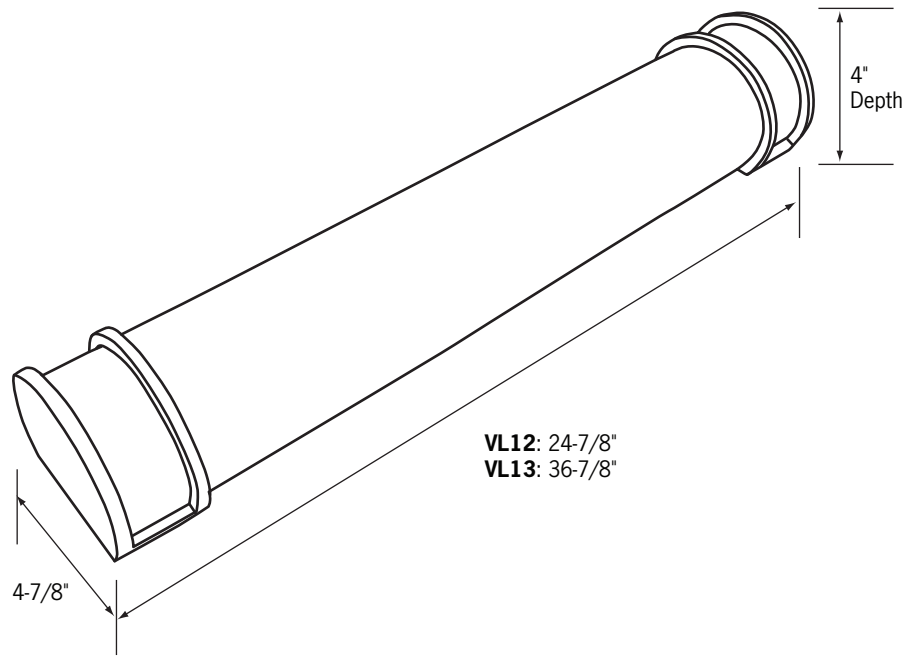

VL1

Decorative Vanity Strip Light

Catalog No. _____

Type _____

Project _____

Specifications/Features

Fixture

Decorative vanity lights provide general illumination for bathrooms, corridors and stairways.

Available in 2 foot and 3 foot lengths.

White acrylic diffuser with decorative end caps.

Decorative end caps available in antique bronze, brushed nickel and white finishes.

Mount vertically or horizontally.

Lamp/Electrical

VL12: (2) 17W T8 Fluorescent Lamps

VL13: (2) 25W T8 Fluorescent Lamps

Electronic 120-277V Ballast

Mounting

Hardware included for mounting fixture to octagonal or rectangular switch junction box.

Warranty

This lamp is covered by Con-Tech's full one (1) year replacement guarantee after date of purchase.

Labels/Usage

cULus listed. Suitable for damp locations.

Ordering Information

Example Order: -

Fixture

VL12 - 2 Foot Decorative Vanity Strip Light
VL13 - 3 Foot Decorative Vanity Strip Light

End Cap Finish

AB - Antique Bronze
NK - Brushed Nickel
W - White