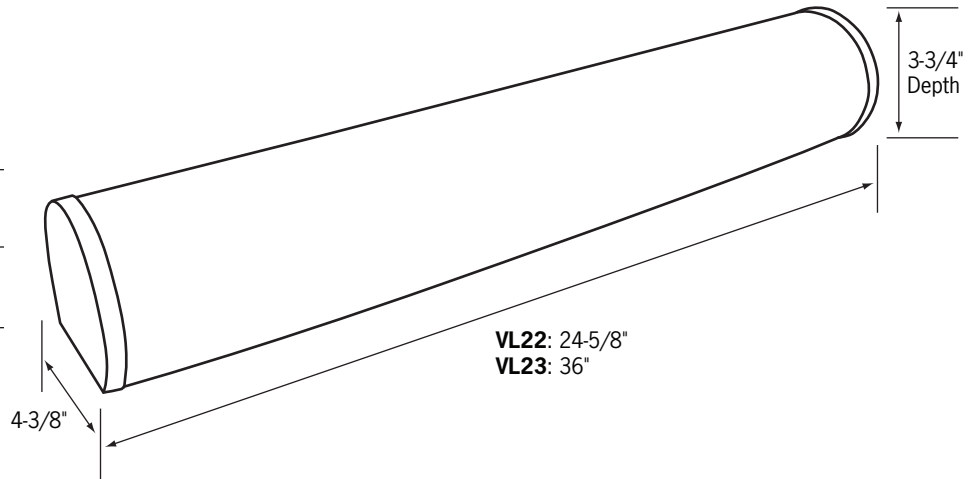

VL2

Vanity Strip Light

Catalog No. _____

Type _____

Project _____

Specifications/Features

Fixture

Vanity lights provide general illumination for bathrooms, corridors and stairways.

Available in 2 foot and 3 foot lengths.

White acrylic diffuser with end caps.

End caps are available in antique bronze, brushed nickel and white finishes.

Mount vertically or horizontally.

Lamp/Electrical

Labels/Usage

cULus listed. Suitable for damp locations.

Ordering Information

Example Order: -

Fixture

VL22 - 2 Foot Vanity Strip Light

VL23 - 3 Foot Vanity Strip Light

End Cap Finish