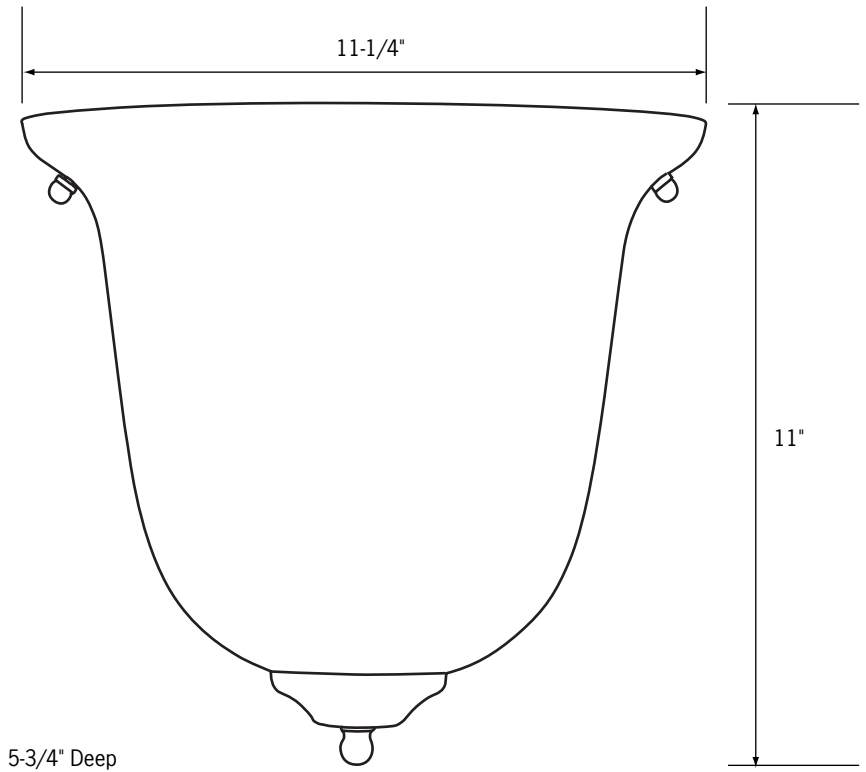

WS050 Tulip

Compact Fluorescent
Frosted Glass Wall Sconce

Catalog No. _____

Type _____

Project _____

5-3/4" Deep

Specifications/Features

Fixture

Frosted glass diffuser provides a soft, luminous glow and directs light upward for low glare applications.

Select from Antique Brass, Nickel or White finial finishes.

This design blends the perfect size and illumination for hallways, reception areas or individual rooms and offices.