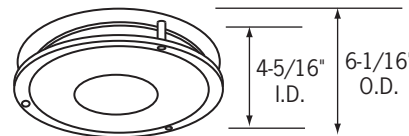

CTR6326V-P
Floating Glass Ring Trim
White specular reflector supported by (3) chrome posts, 1-1/2" drop from ceiling.

Reflector/Trim Finishes

Reflector Finish Options:
CLR - Clear   **PL** - Matte Platinum
WHT - White

Trim Finish Options:
B - Black   **P** - White