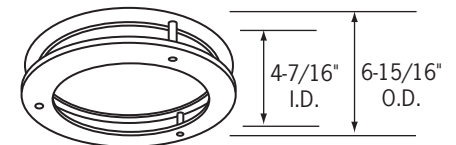

CTR4322V-(CLR, WHT)

Specular Reflector, Clear or White Multiplier

CTR4325V-P

Floating Glass Trim
White specular reflector supported by (3) chrome posts, 1-1/4" drop from ceiling.

CTR6326V-P

Floating Glass Ring Trim
White specular reflector supported by (3) chrome posts, 1-1/2" drop from ceiling.