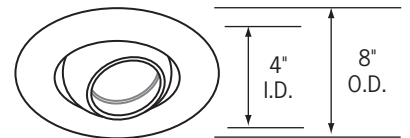

CTR3008-(B, P)

Eyeball Trim

35° Vertical adjustment. Beveled steel trim ring. Polyethylene sponge gaskets. (2) Butterfly spring clips. Heat-treated steel. ETL Listed for use with four other housing manufacturers. Steel eyeball construction.

Max. Lamp: 75W PAR30/R30, 65W BR30

Reflector Finish Options:

CLR - Clear   WHT - White

Trim Finish Options:

B - Black   PP - White Plastic
P - White