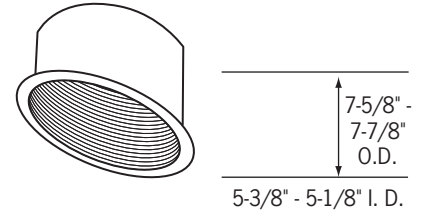

CTR3801SC-P

Black Baffle Trim

CTR3801SC-WHT

White Baffle Trim

One piece aluminum baffle, white plastic trim ring. Coil spring retention.