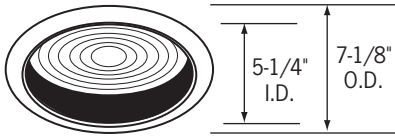

Trims for 6" Sloped Ceiling Incandescent Recessed Housings

All trims are compatible with 6 Inch Incandescent Sloped Ceiling Recessed Housings: RL38A and RL38A-ICS.

All trims have white trim finish unless specified.

All trims are suitable for damp locations; only shower trims are listed for wet locations.

CTR1331-P

Black Aluminum Baffle, Regressed Glass Convex Prismatic Lens

CTR1331-P-WHT

White Aluminum Baffle, Regressed Glass Convex Prismatic Lens

Softened illumination for indoor and outdoor installations. Adjustable to accommodate different ceiling thicknesses. Wet location listed. Glass fresnel lens accessory available: **1331 LENS**.