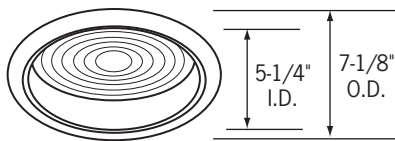

Max. Lamp:

RL38A: 60W A19
RL38A-ICS: 50W PAR30, 40W A19

CTR1332-P-CLR

Clear Polished Specular Multiplier, Regressed Convex Prismatic Glass Lens

CTR1332-P-WHT

White Multiplier, Regressed Convex Prismatic Glass Lens

Softened illumination for indoor and outdoor installations. Adjustable to accommodate different ceiling thicknesses. Lexan fresnel lens accessory available: **1332 LENS**.