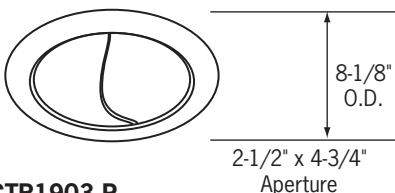

Max. Lamp:

RL38A: 60W A19
RL38A-ICS: 50W PAR30, 40W A19

CTR1903-P

Scoop Wall Wash

White beveled steel trim ring. Polyethylene sponge gaskets. (2) Butterfly spring clips. All steel construction.

Max. Lamp:

RL38A: 60W A19
RL38A-ICS: 40W A19