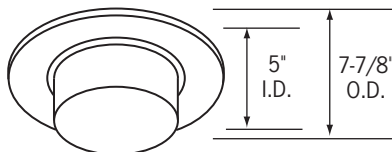

Max. Lamp:

RL38A: 60W A19
RL38A-ICS: 40W A19

CTR1916-P

Drop Opal Shower Light, Glass Lens, White Beveled Steel Trim, 1" Drop from Ceiling

CTR1916-PP

Drop Opal Shower Light, Plastic Lens, White High Heat ABS Trim, 1-1/2" Drop from Ceiling

Wet location listed. Polyethylene sponge gaskets. Flat, clear Fresnel glass lens. (2) Butterfly spring clips. Heat-treated steel. ETL listed for use with four other housing manufacturers.

Max. Lamp:

RL38A: 60W A19
RL38A-ICS: 40W A19