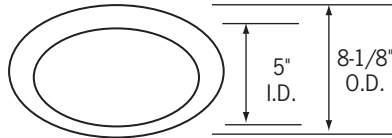

### CTR1903-P

Scoop Wall Wash

White beveled steel trim ring. Polyethylene sponge gaskets. (2) Butterfly spring clips. All steel construction.

**Max. Lamp:**

RL38A: 60W A19  
RL38A-ICS: 40W A19