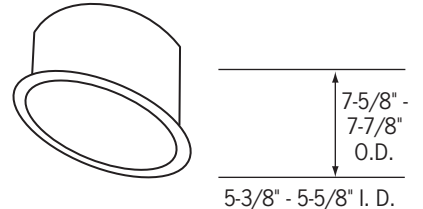

Max. Lamp:

RL38A: 120W R40, 90W PAR38
RL38A-ICS: 90W PAR38

CTR3802SC-CLR

Clear Multiplier Trim

One piece aluminum multiplier, white plastic trim ring. Coil spring retention.

Max. Lamp:

RL38A: 120W R40, 90W PAR38
RL38A-ICS: 90W PAR38